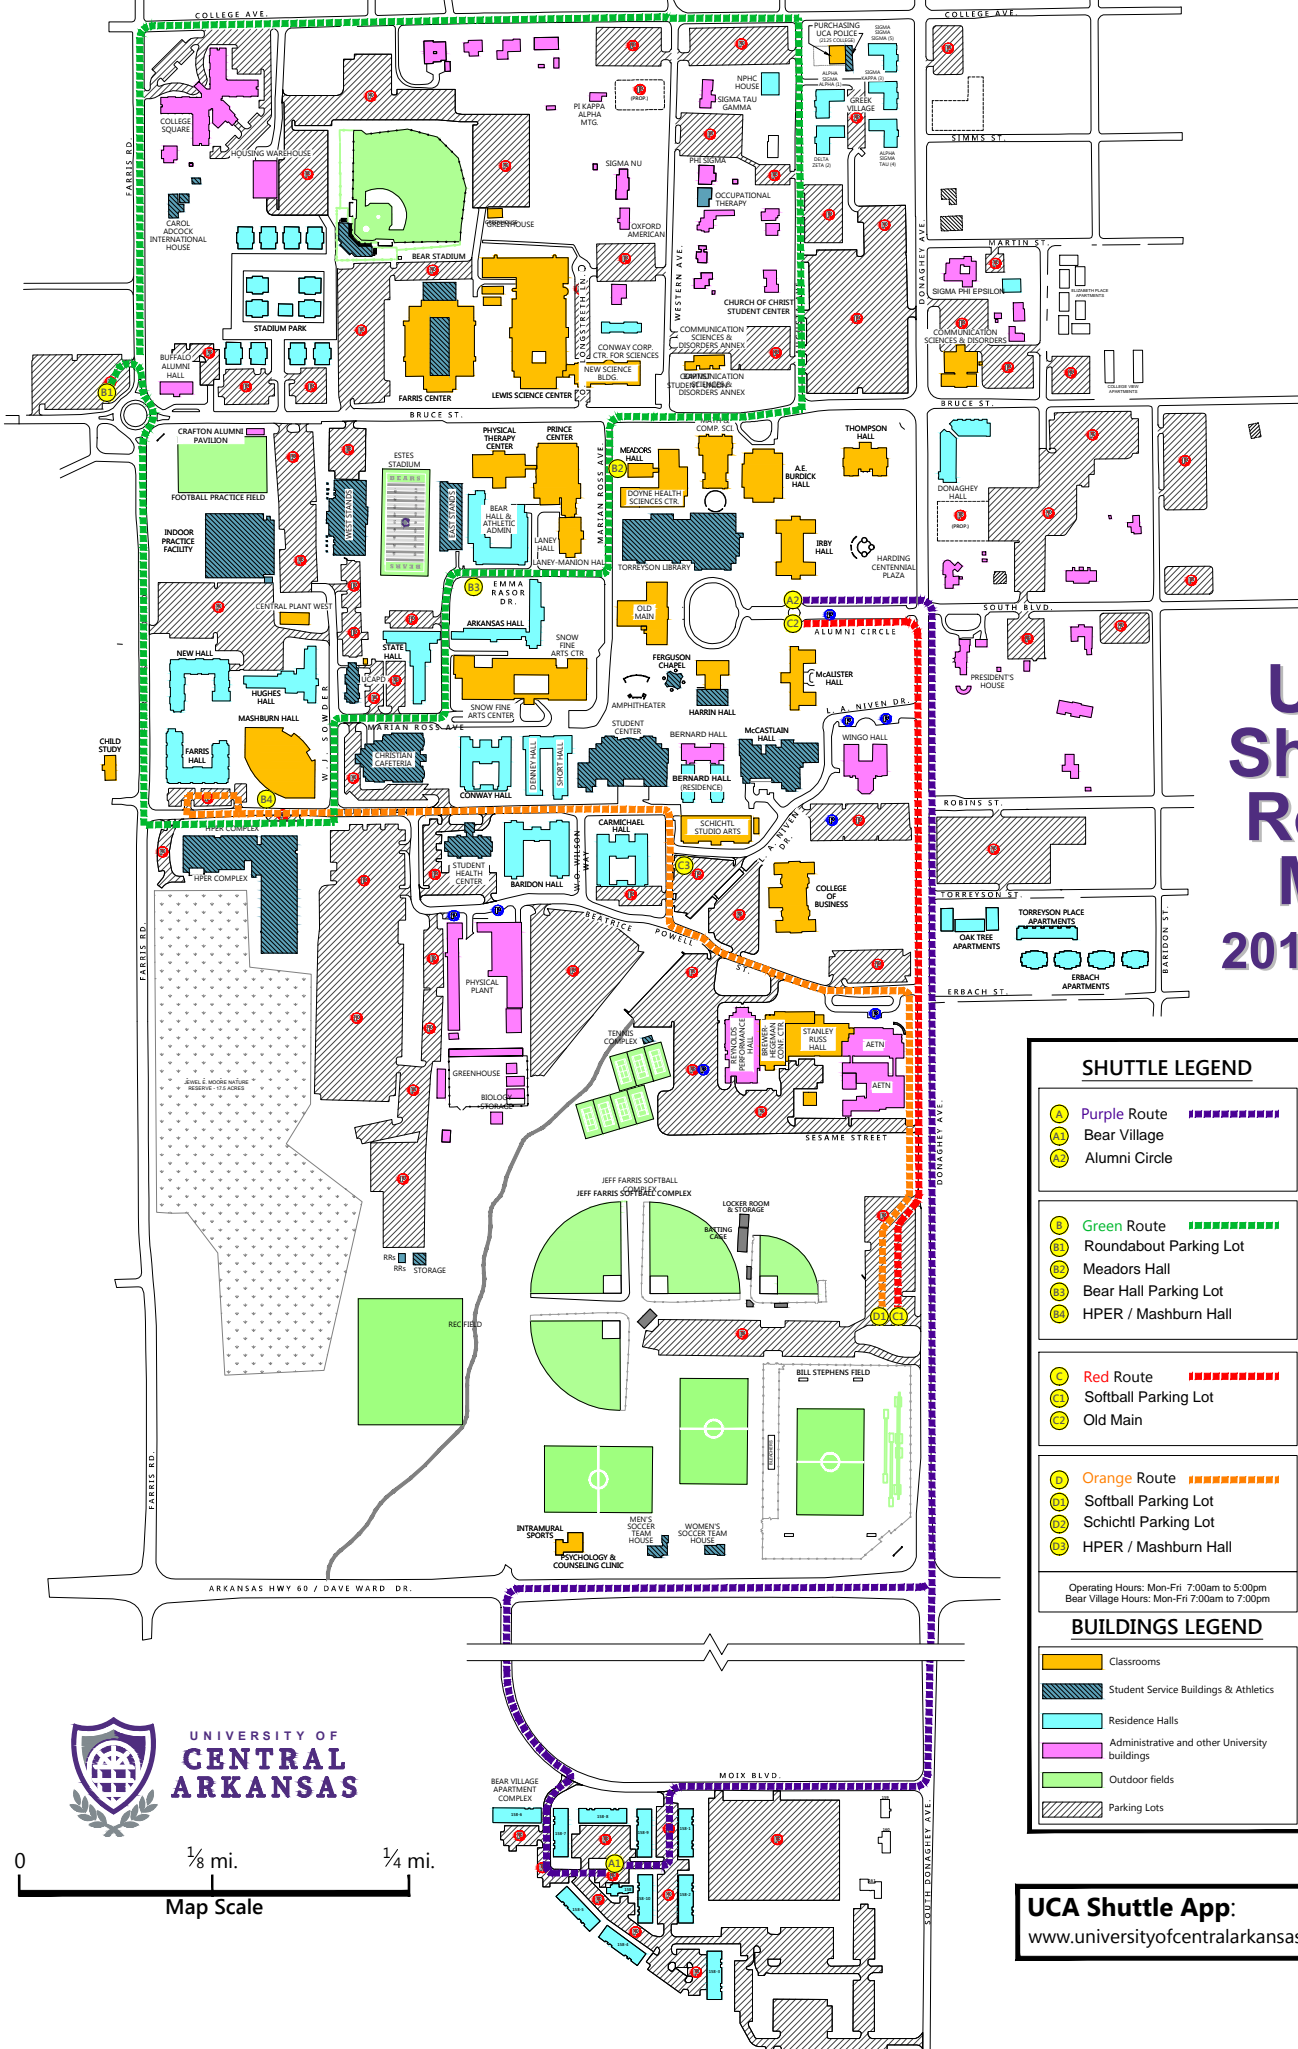

UCA Shuttle Route Map 2016-2017

SHUTTLE LEGEND

- 1 Purple Route
- 2 Bear Village
- 3 Alumni Circle
- 4 Green Route
- 5 Roundabout Parking Lot
- 6 Meadors Hall
- 7 Bear Hall Parking Lot
- 8 HPER / Mashburn Hall
- 9 Red Route
- 10 Softball Parking Lot
- 11 Old Main
- 12 Orange Route
- 13 Softball Parking Lot
- 14 Schichtl Parking Lot
- 15 HPER / Mashburn Hall

BUILDINGS LEGEND

- Classrooms
- Student Service Buildings & Athletics
- Residence Halls
- Administrative and other University buildings
- Outdoor fields
- Parking Lots

UCA Shuttle App:
www.universityofcentralarkansas.ridesystems.net