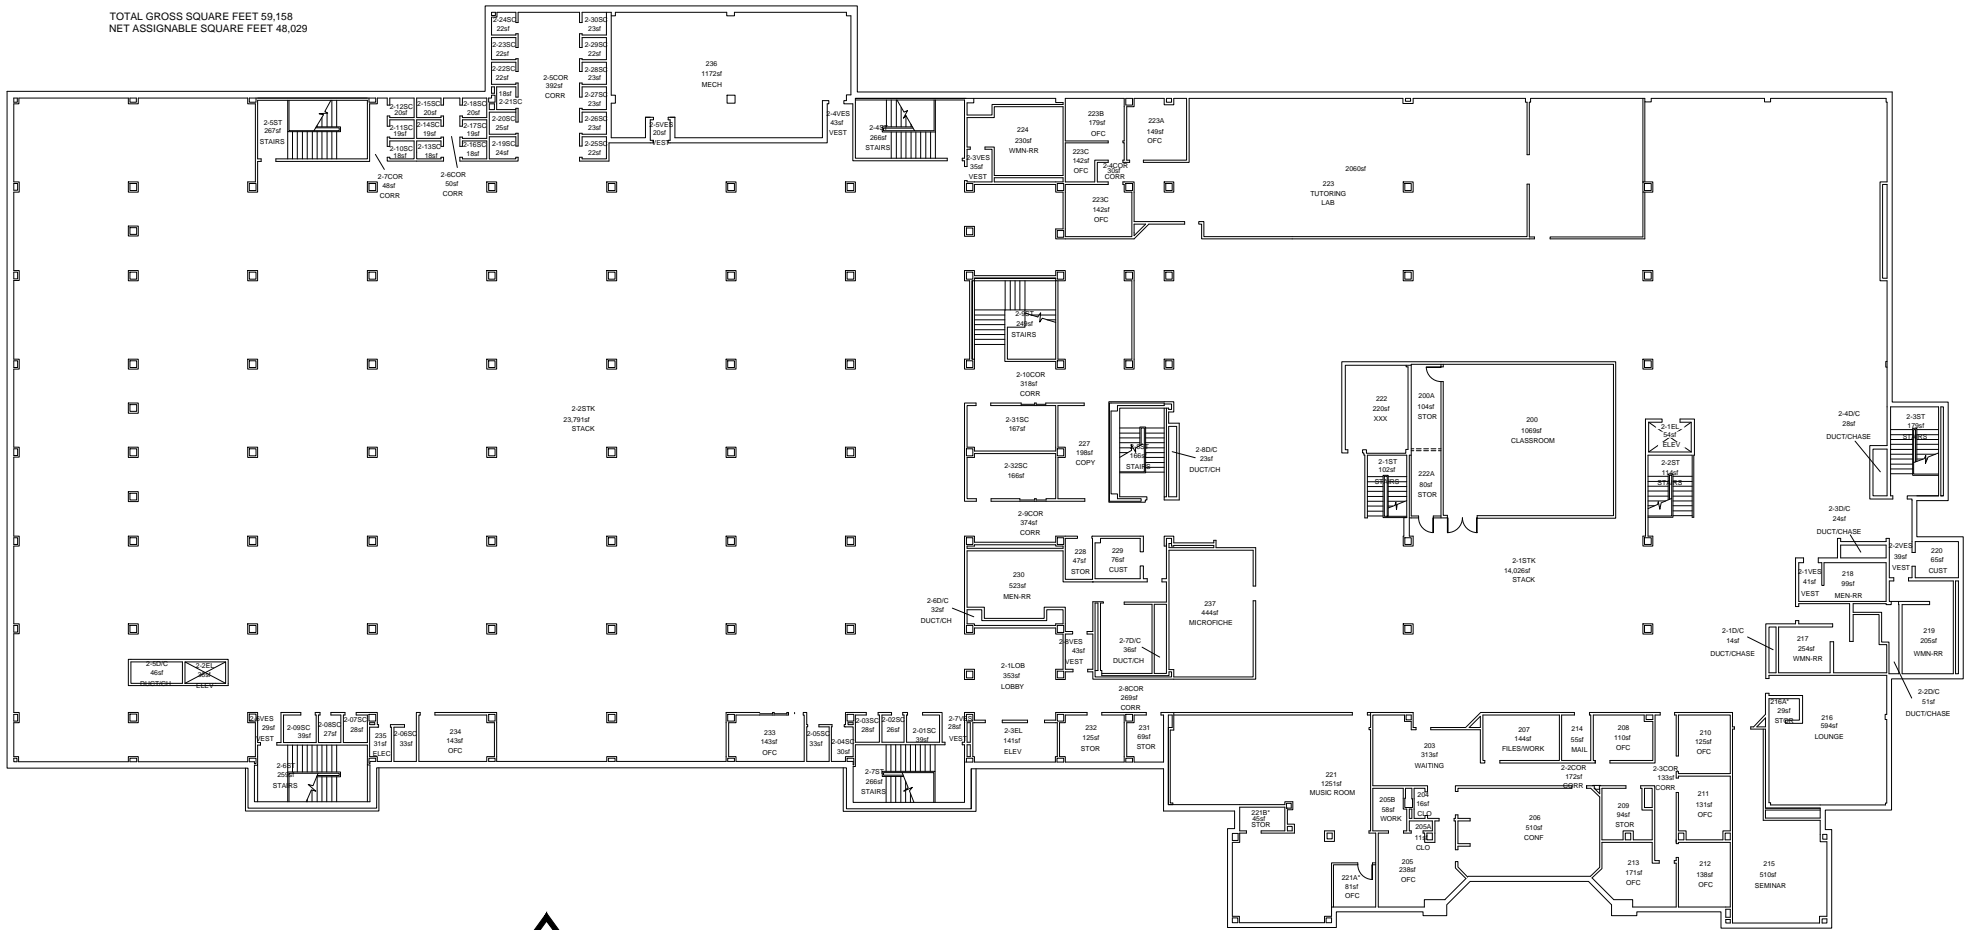

TORREYSON LIBRARY - SECOND FLOOR
SCALE: NONE