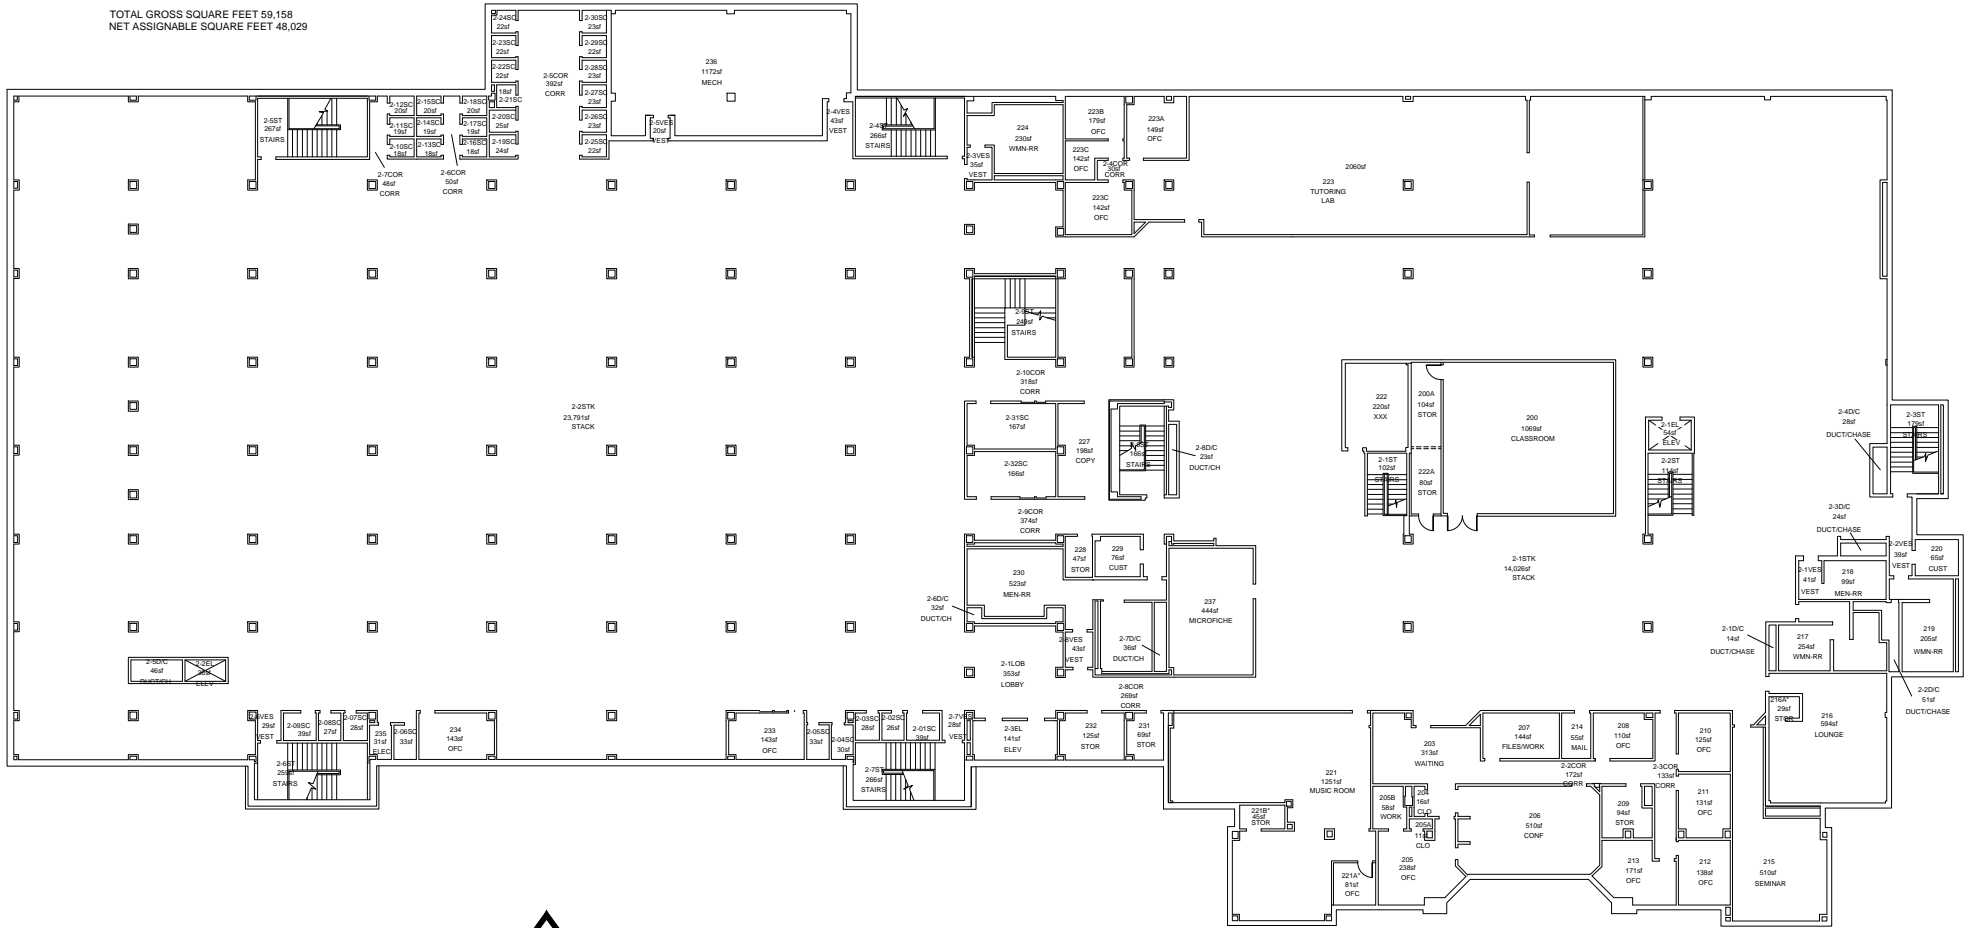

TORREYSON LIBRARY - SECOND FLOOR

SCALE: NONE