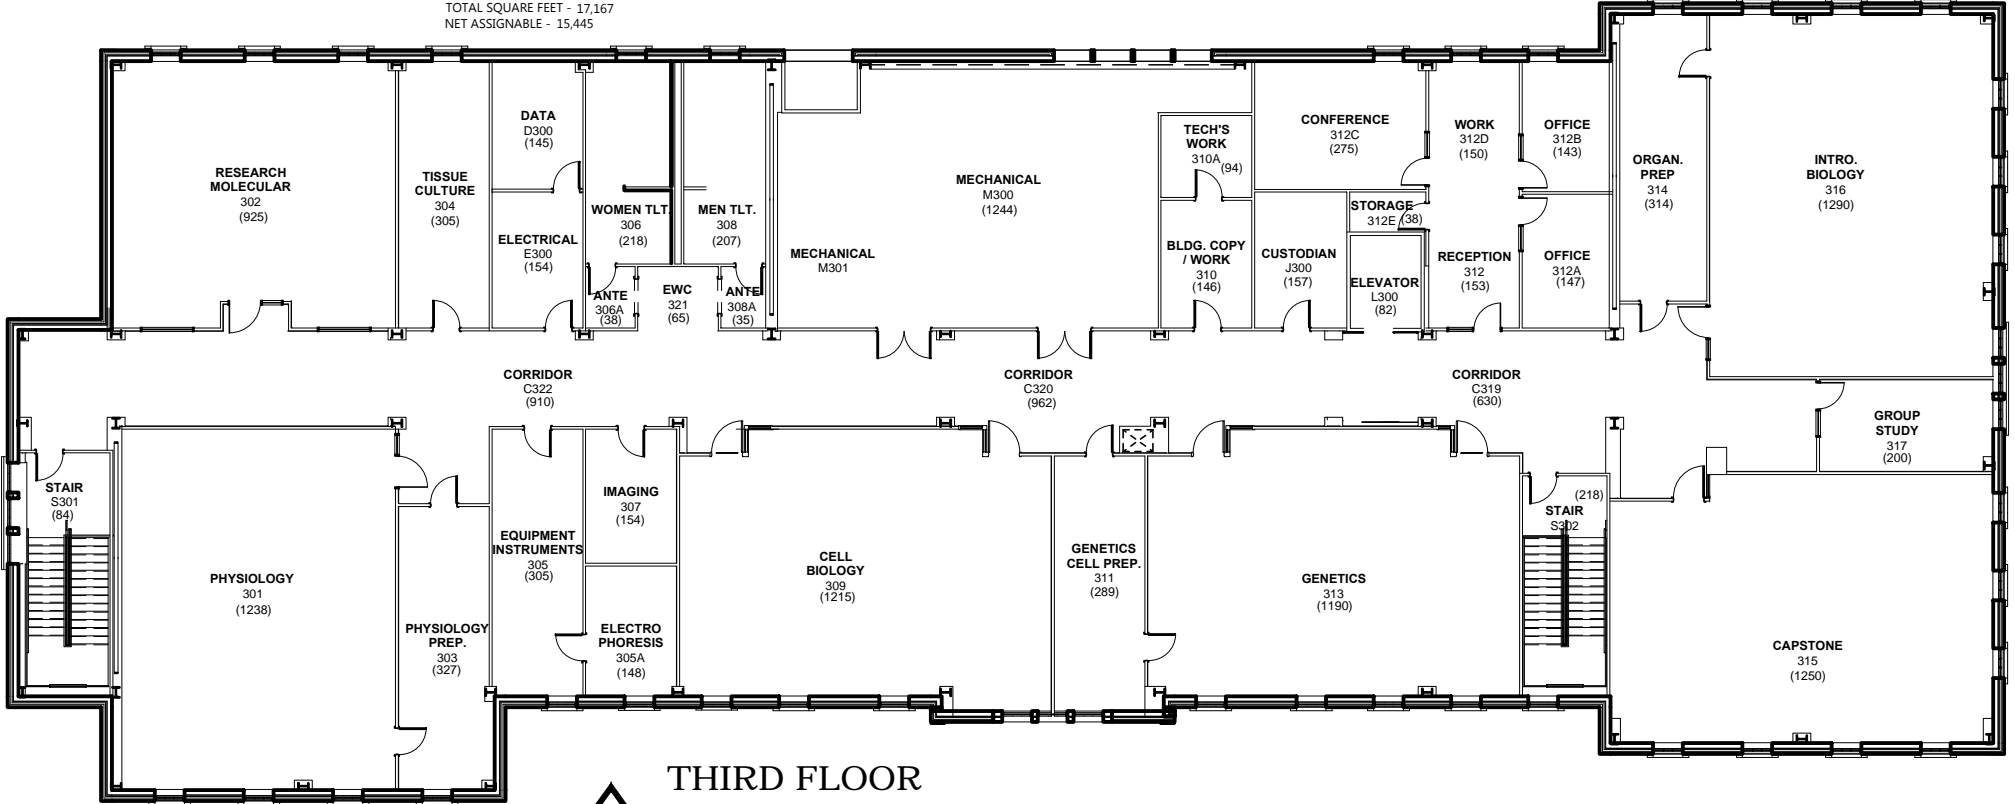

TOTAL SQUARE FEET - 17,167
NET ASSIGNABLE - 15,445

THIRD FLOOR CONWAY CORP. CENTER FOR SCIENCES

SCALE: NONE