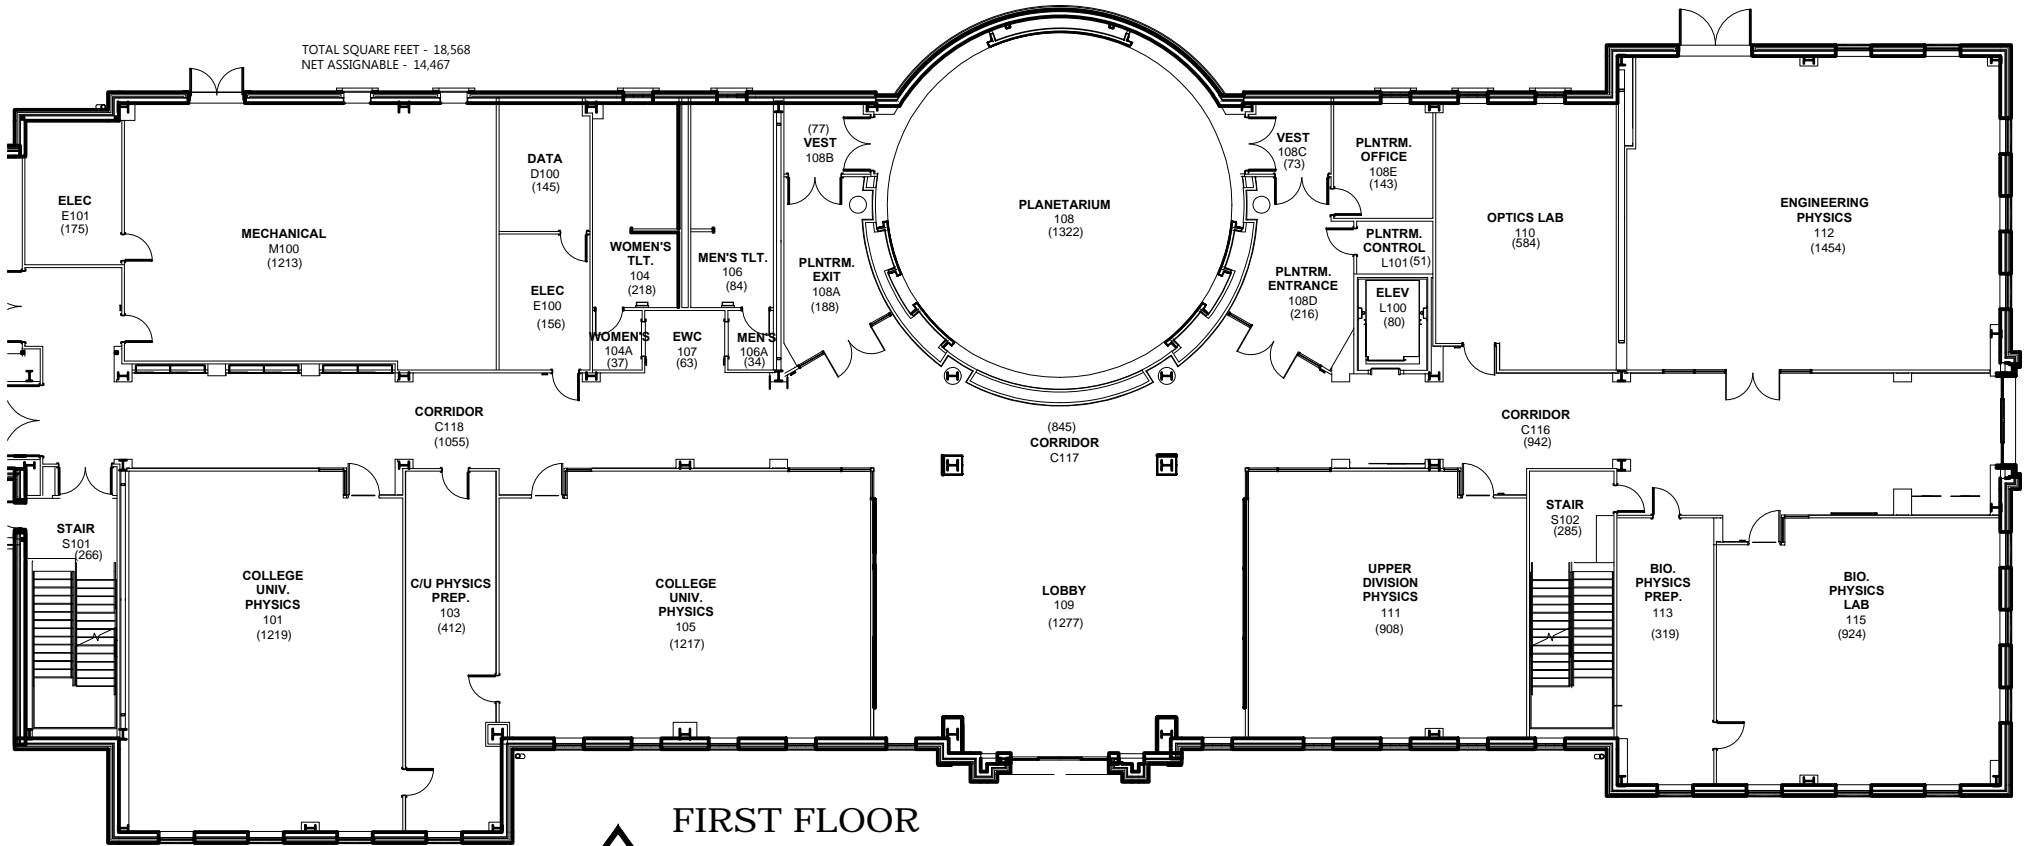

TOTAL SQUARE FEET - 18,568
NET ASSIGNABLE - 14,467

FIRST FLOOR CONWAY CORP. CENTER FOR SCIENCES

SCALE: NONE