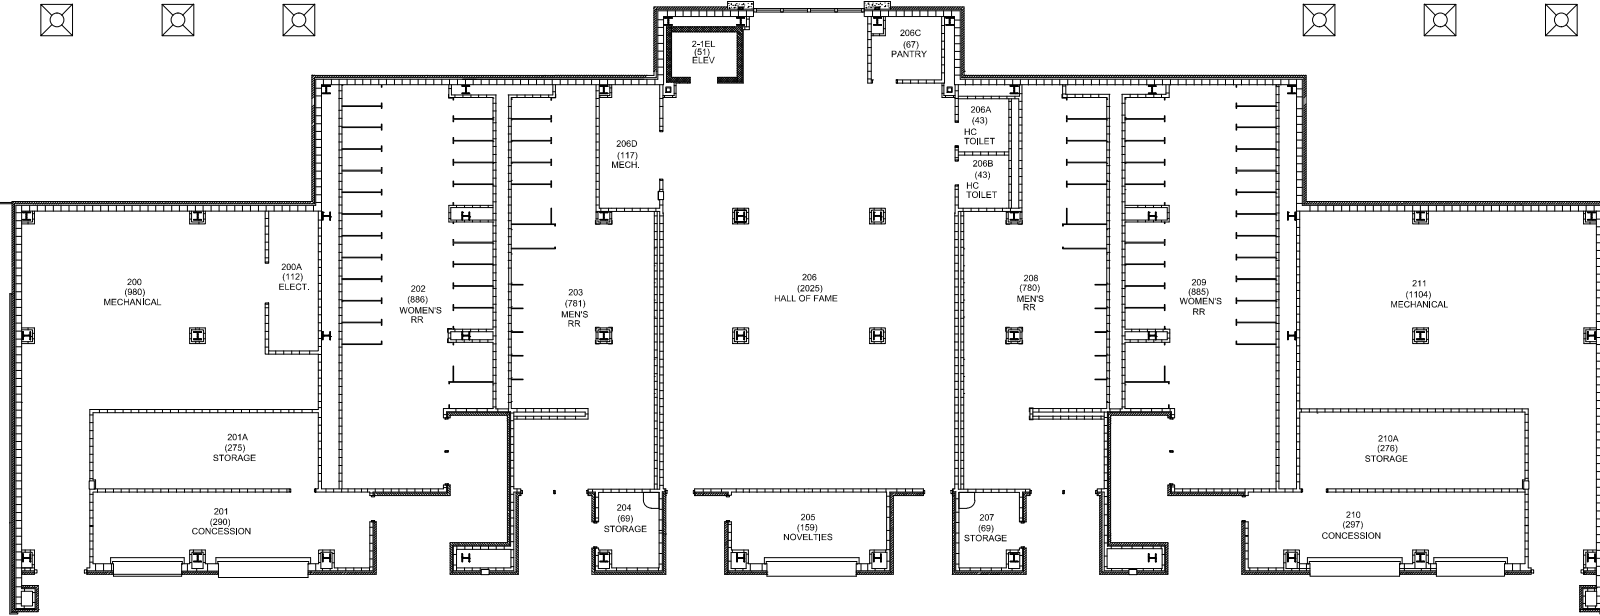

ESTES STADIUM - CONCOURSE LEVEL

TOTAL SQUARE FEET - 16, 338

SOUTH RAMP

NORTH RAMP

CONCOURSE

CONCOURSE

CONCOURSE

I