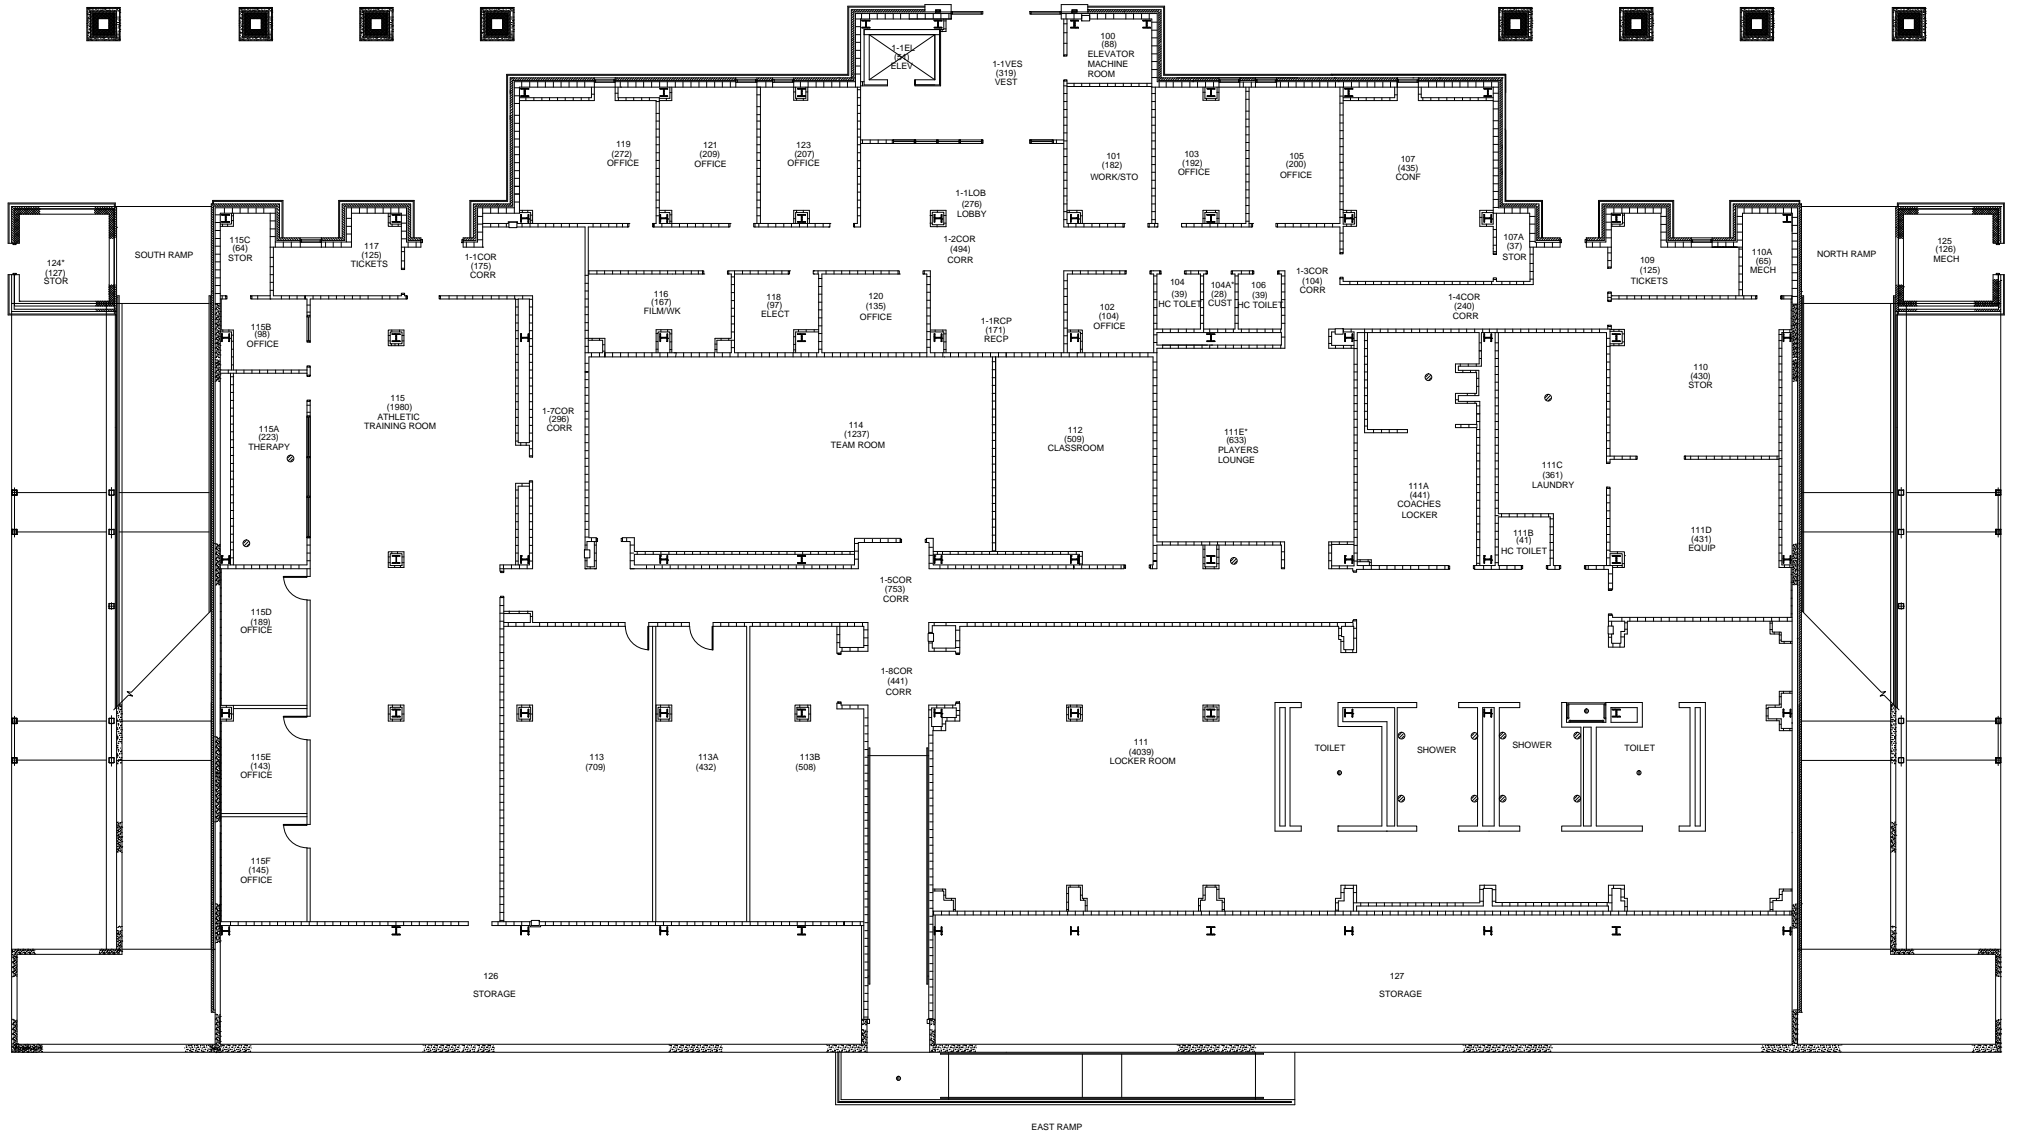

TOTAL SQUARE FEET - 18,624

 **ESTES STADIUM - GROUND LEVEL**
SCALE: NONE