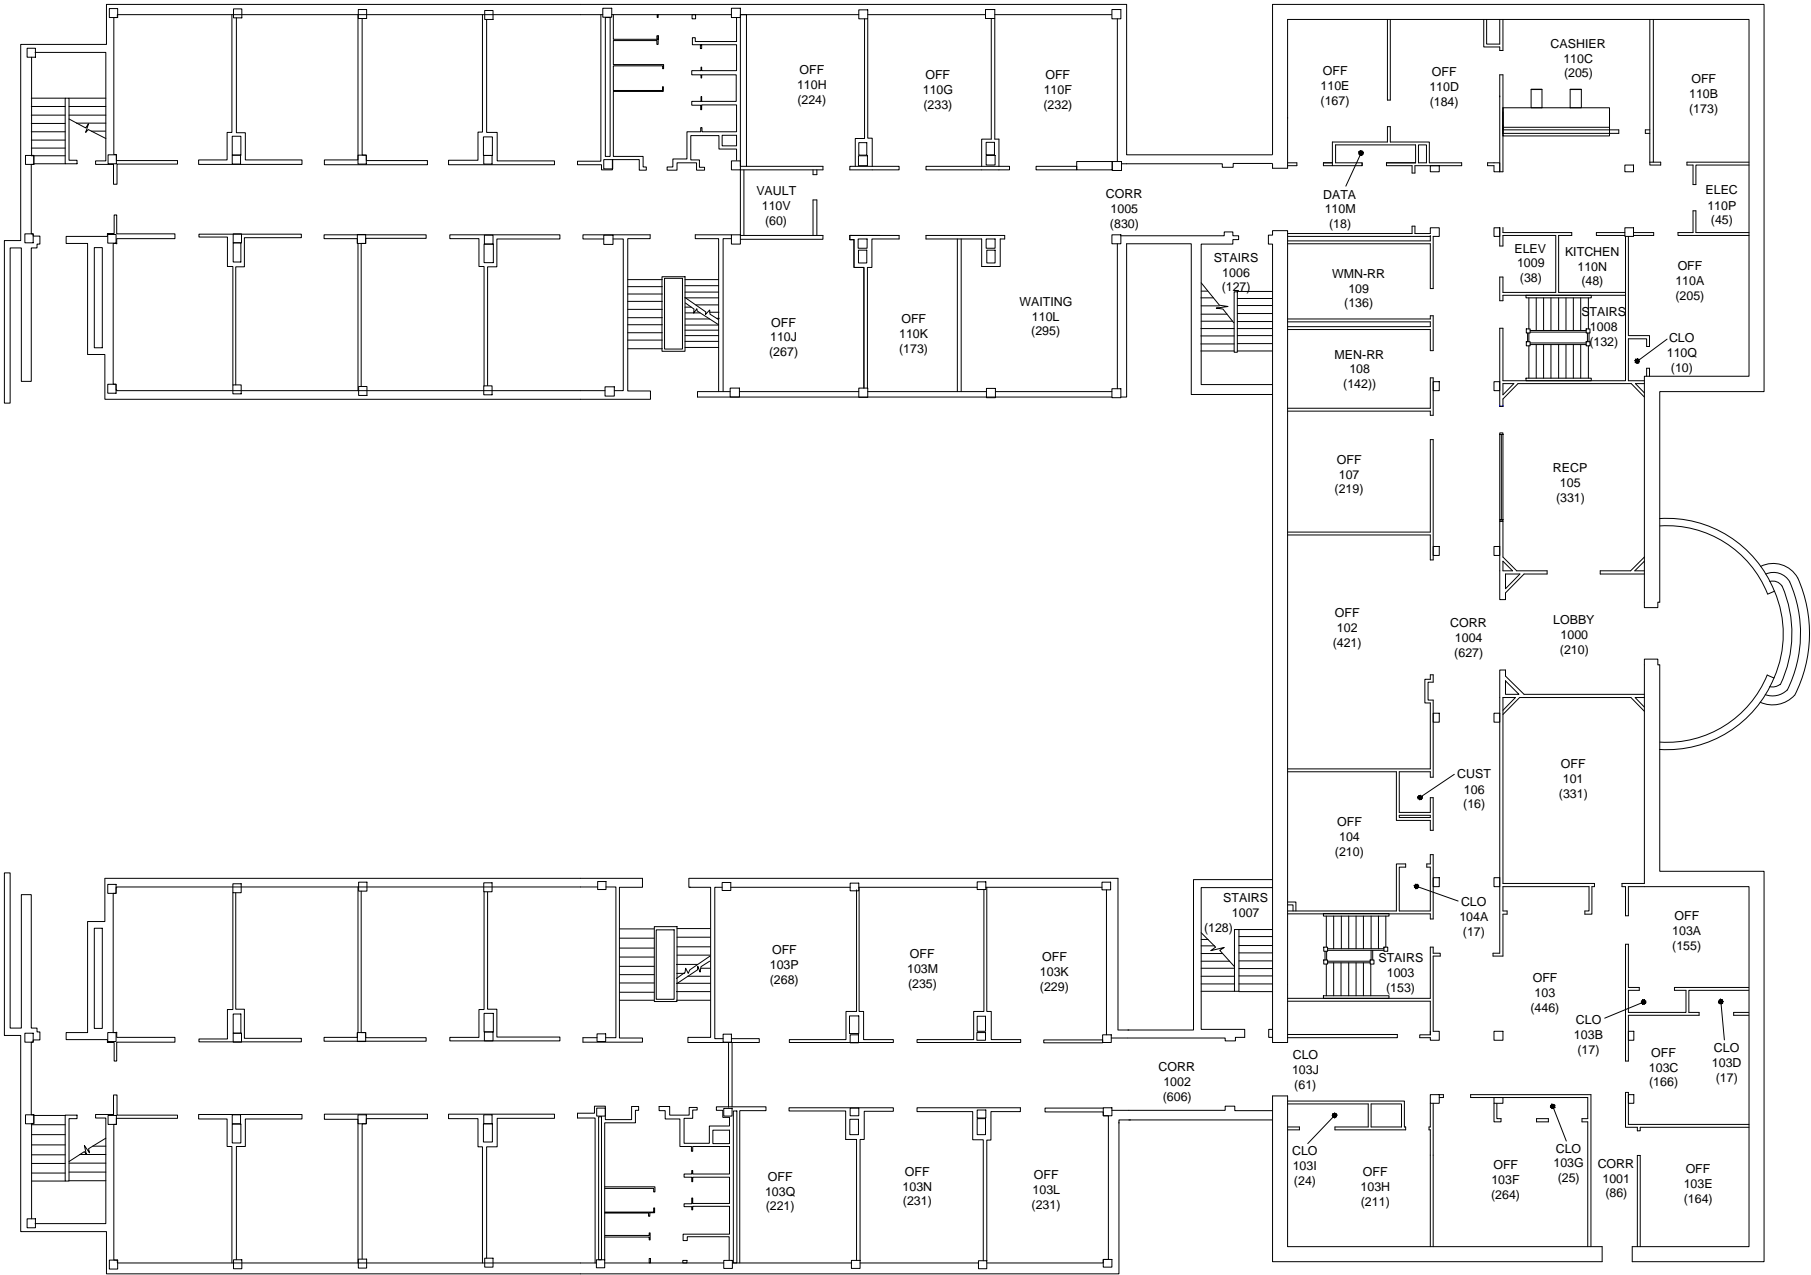

BERNARD HALL - FIRST FLOOR
SCALE: NONE