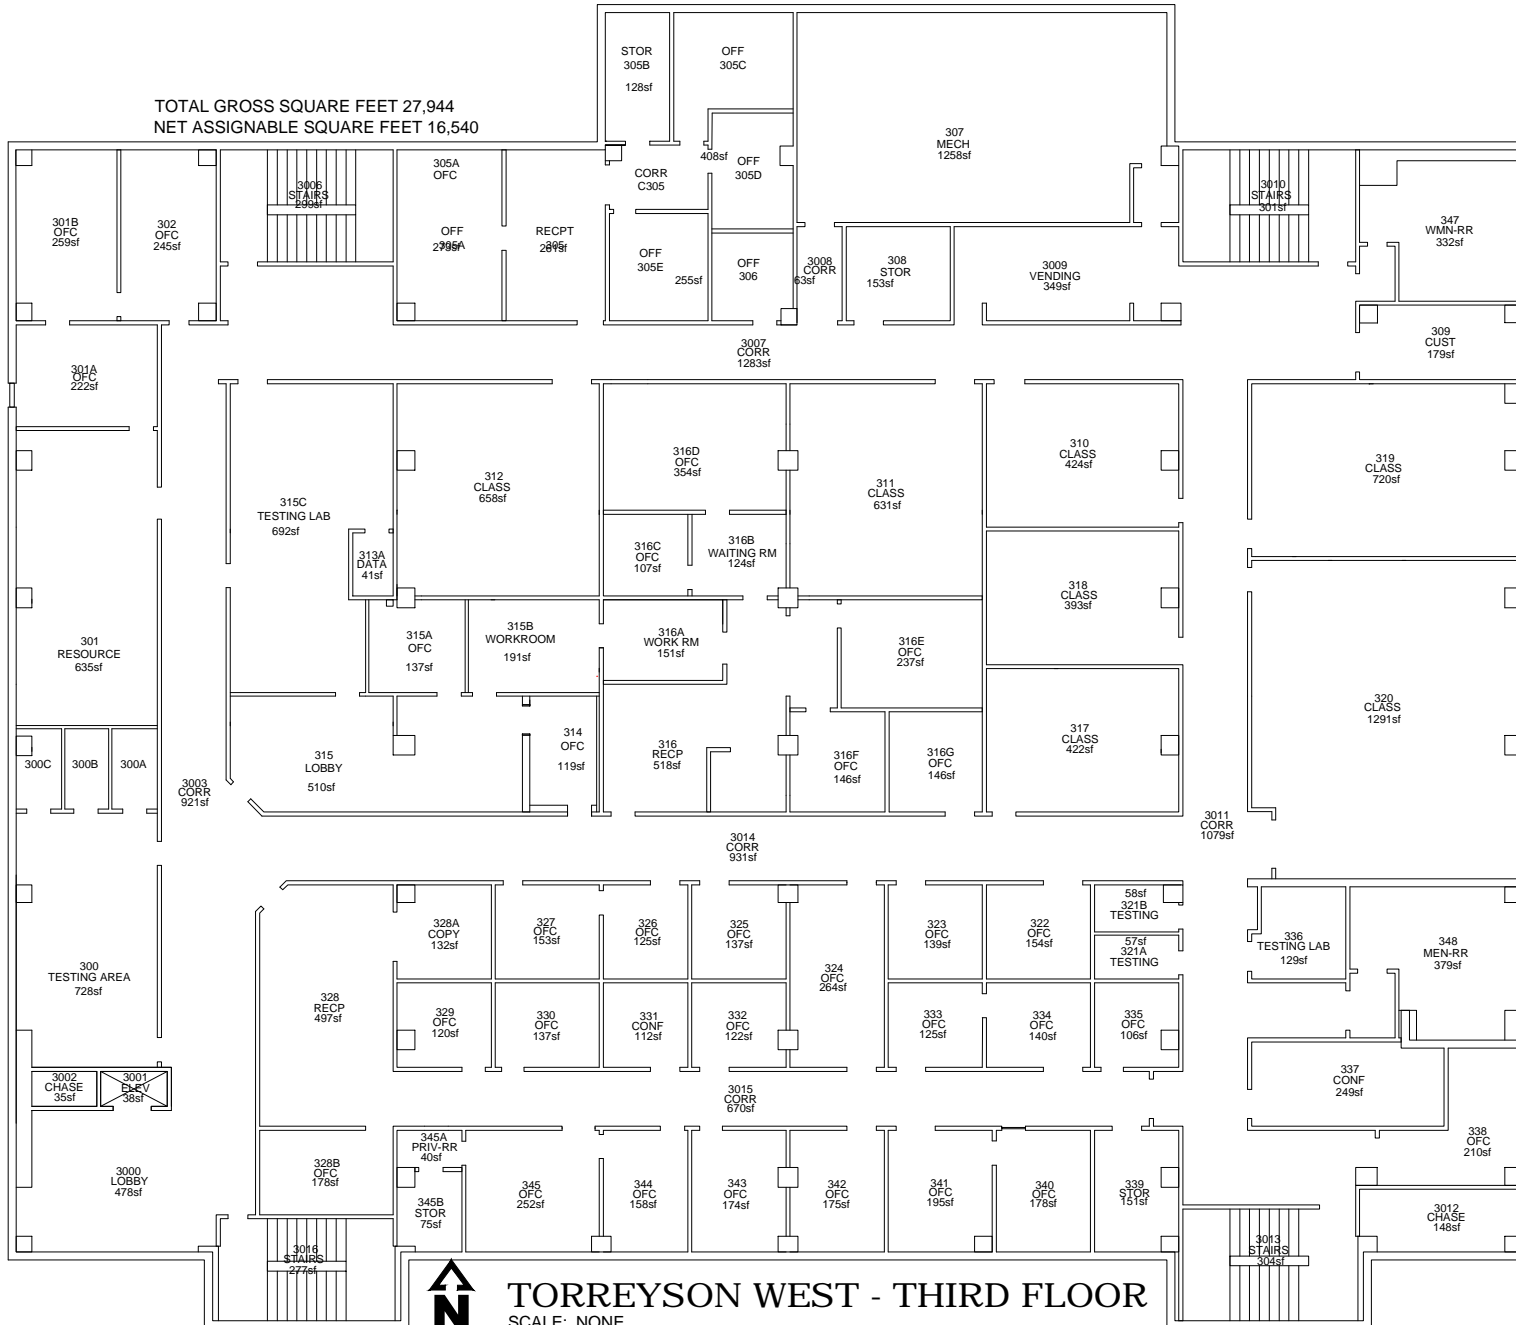

TOTAL GROSS SQUARE FEET 27,944
 NET ASSIGNABLE SQUARE FEET 16,540

TORREYSON WEST - THIRD FLOOR

SCALE: NONE