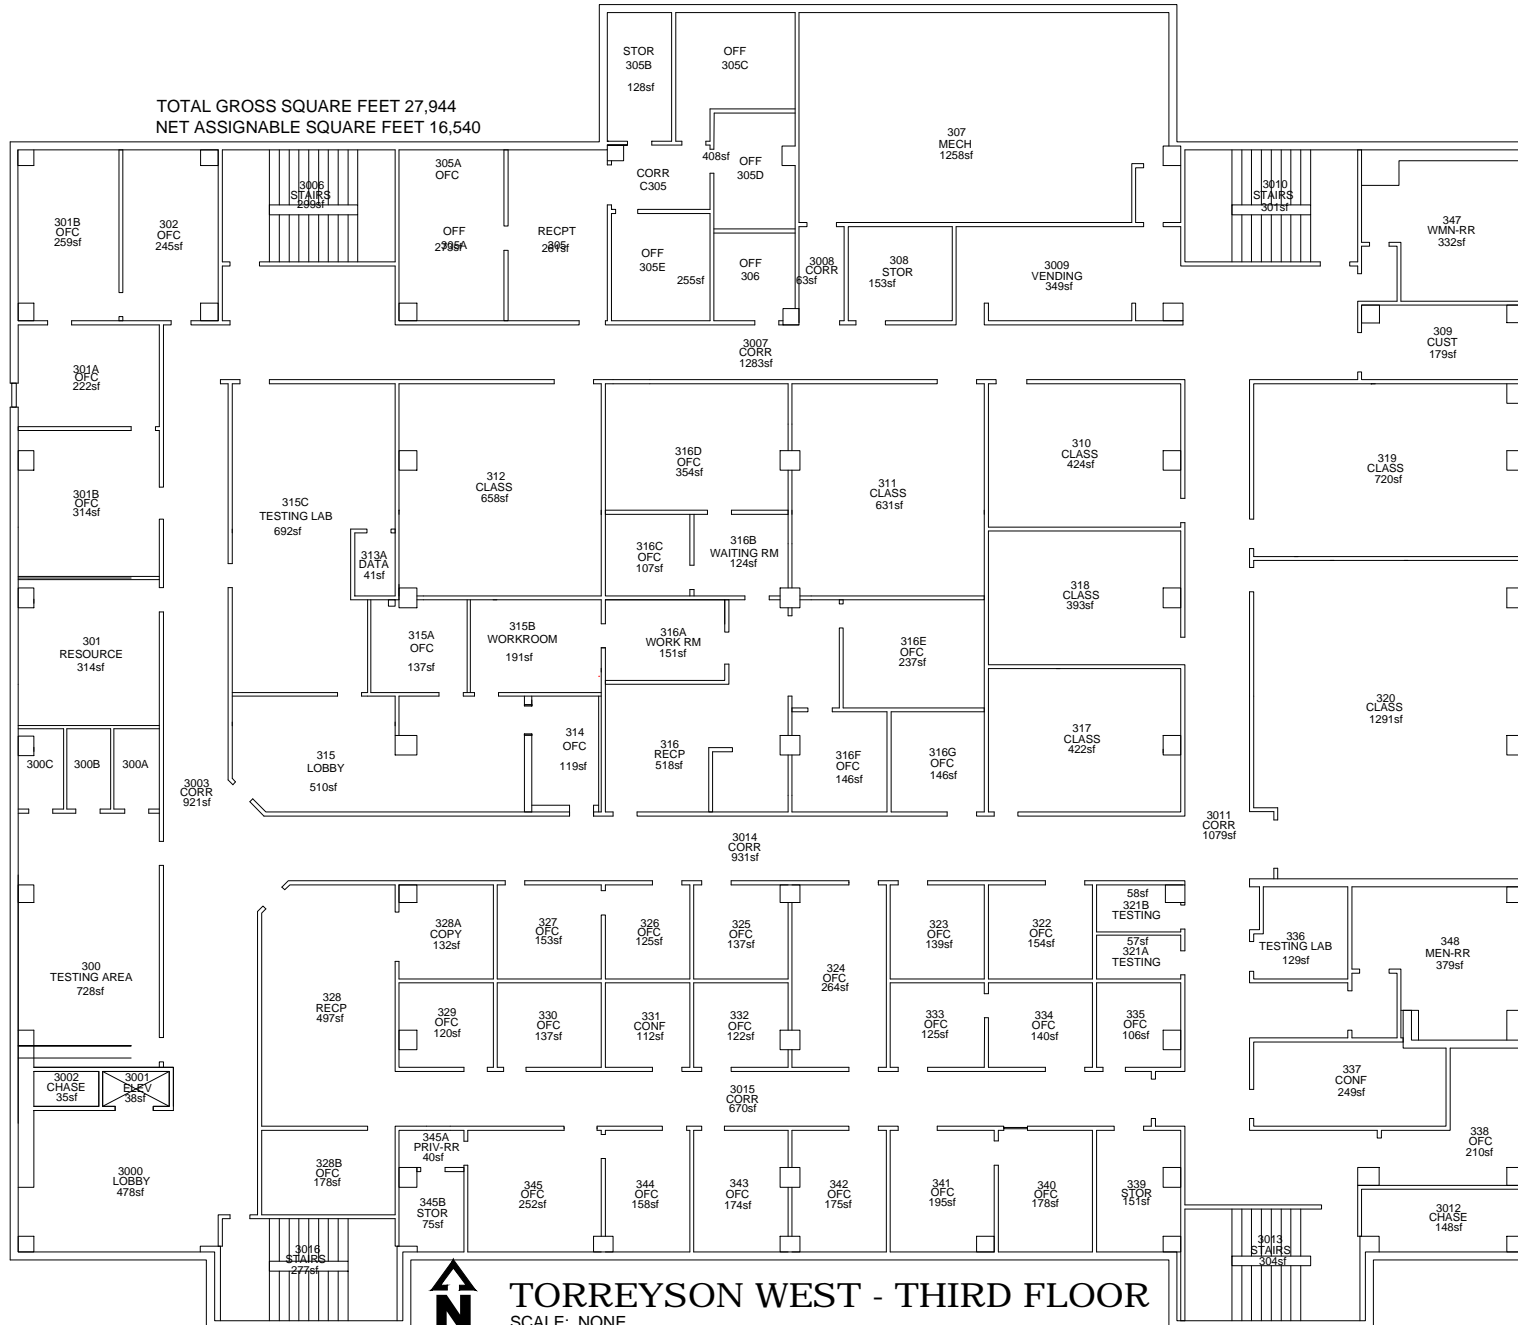

TOTAL GROSS SQUARE FEET 27,944  
 NET ASSIGNABLE SQUARE FEET 16,540

**TORREYSON WEST - THIRD FLOOR**

SCALE: NONE