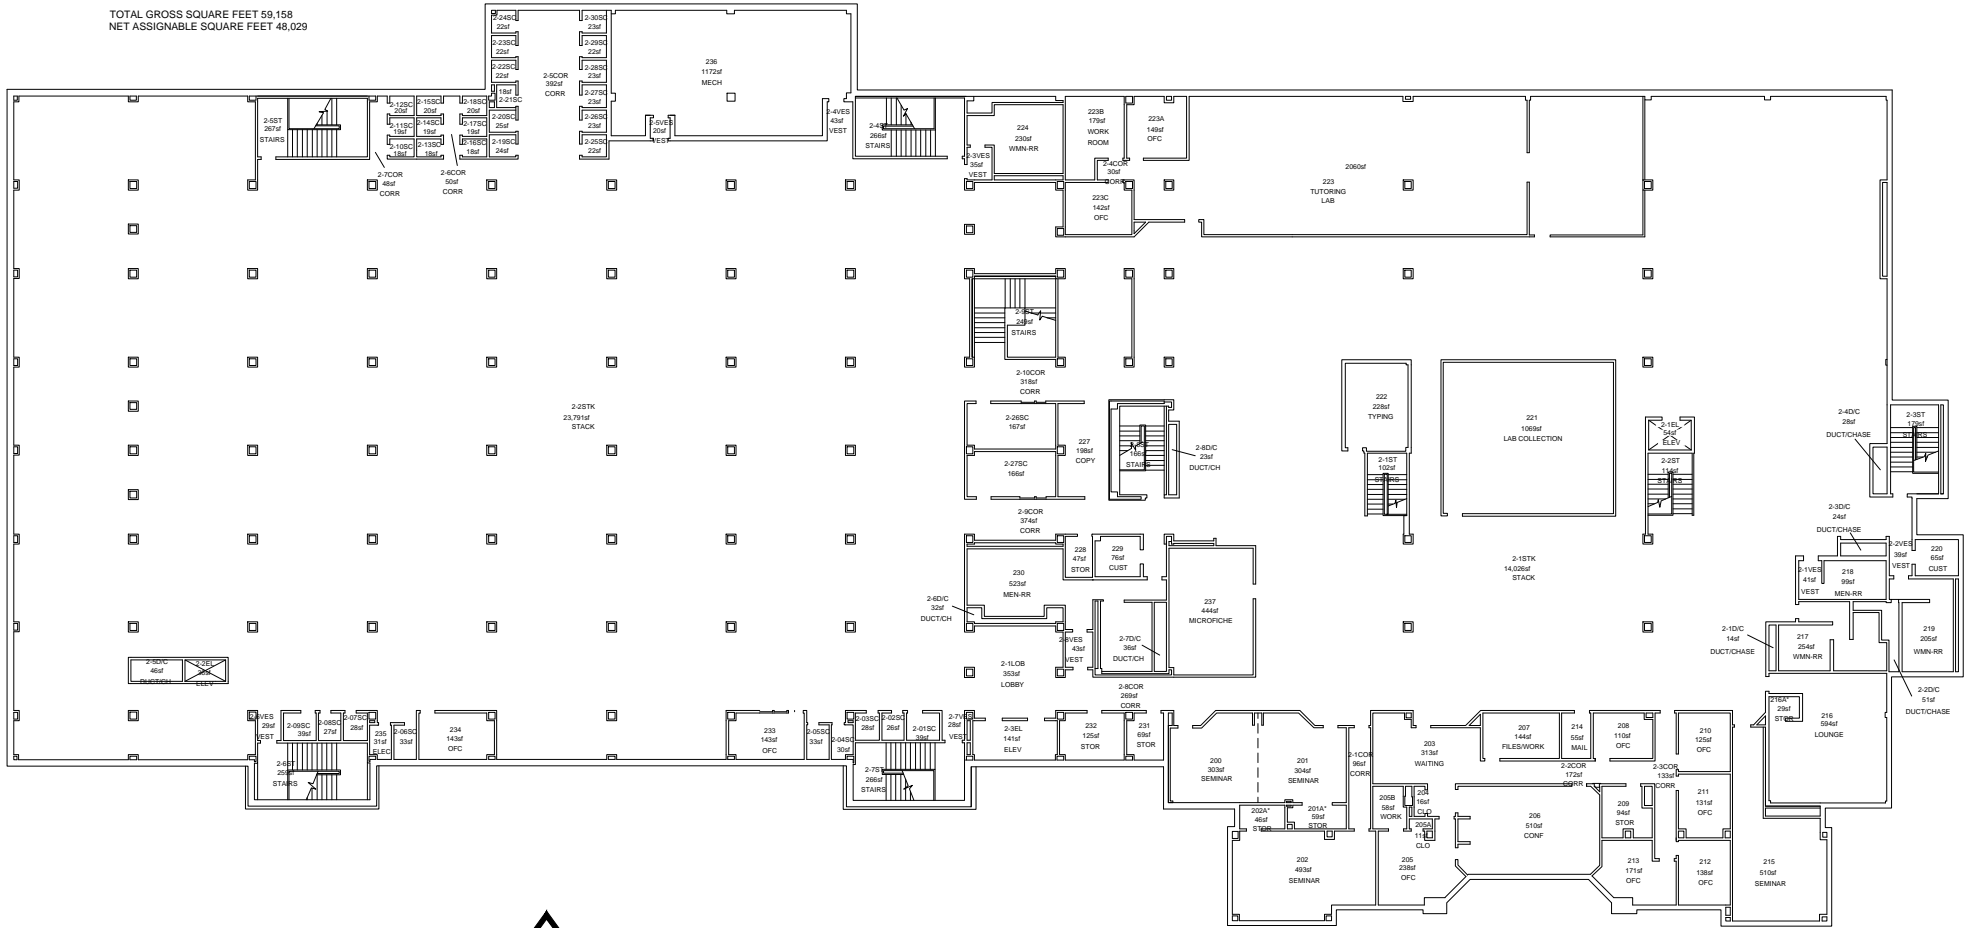

TORREYSON LIBRARY - SECOND FLOOR

SCALE: NONE