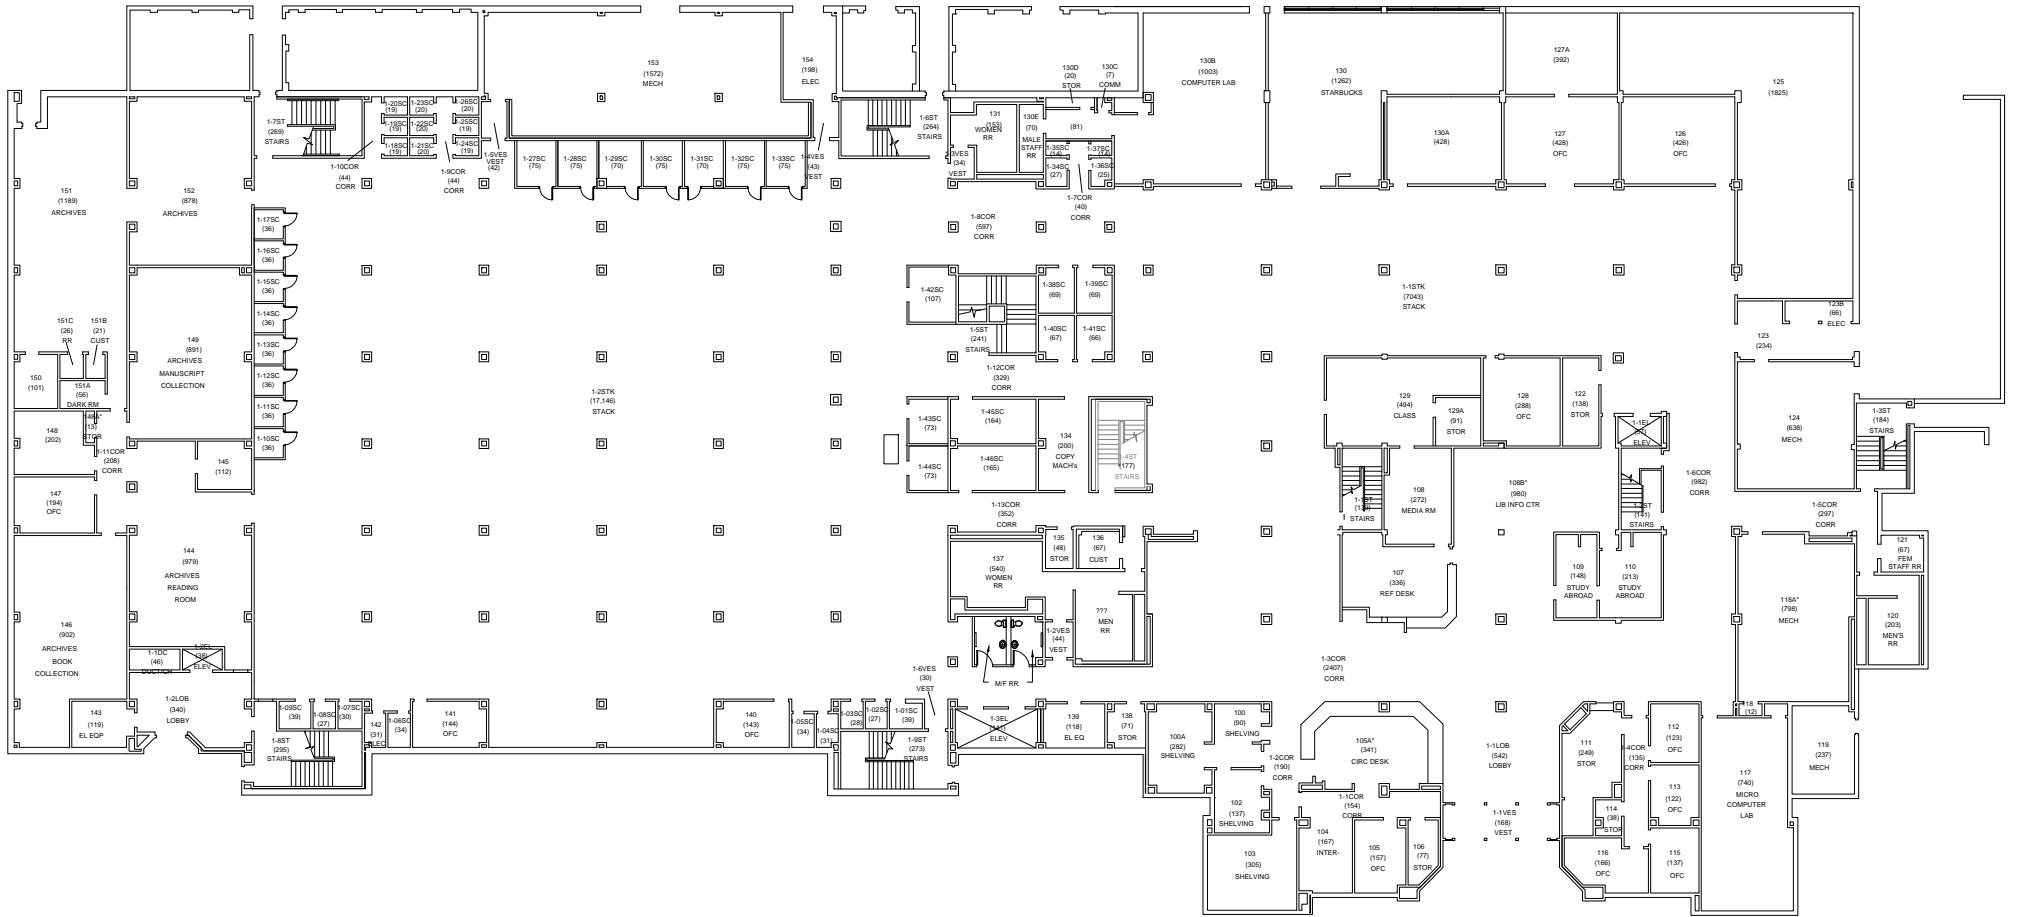

TOTAL GROSS SQUARE FEET 61,694
 NET ASSIGNABLE SQUARE FEET 42,553

TORREYSON LIBRARY - FIRST FLOOR

SCALE: not to scale