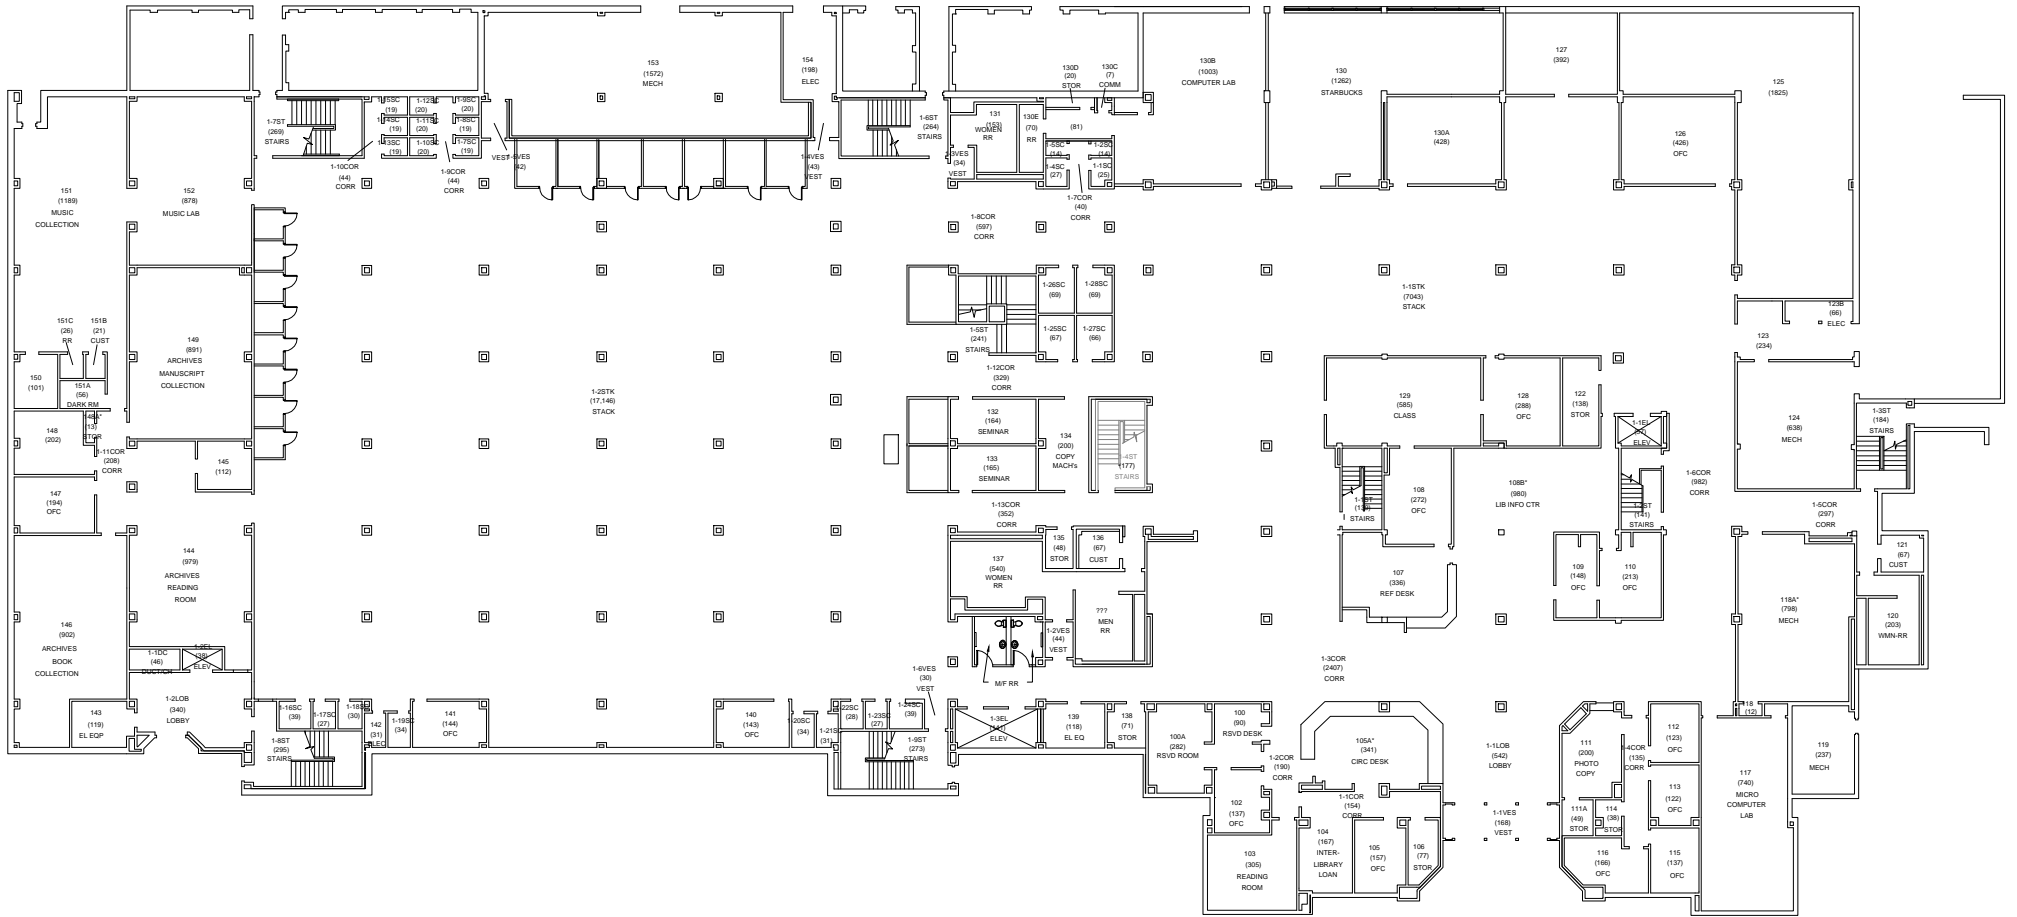

TOTAL GROSS SQUARE FEET 61,694
 NET ASSIGNABLE SQUARE FEET 42,553

TORREYSON LIBRARY - FIRST FLOOR

SCALE: not to scale