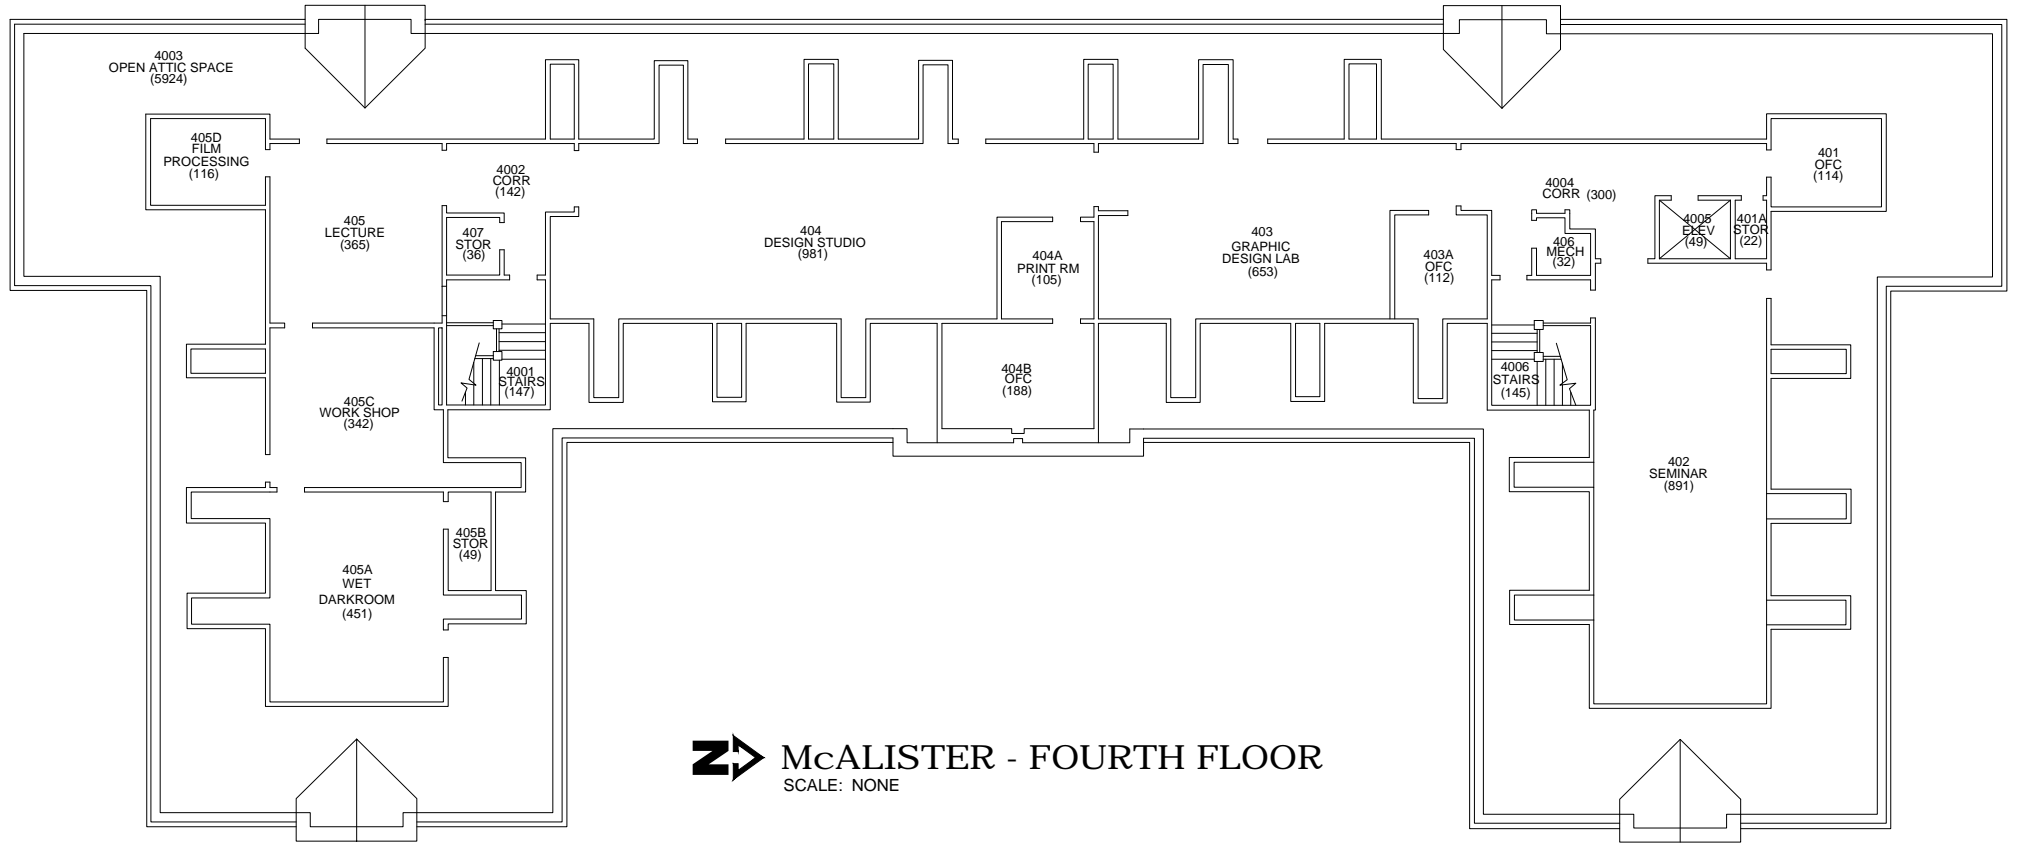

GROSS SQUARE FEET 12,913
NET ASSIGNABLE SQUARE FEET 4,425

 **McALISTER - FOURTH FLOOR**
SCALE: NONE