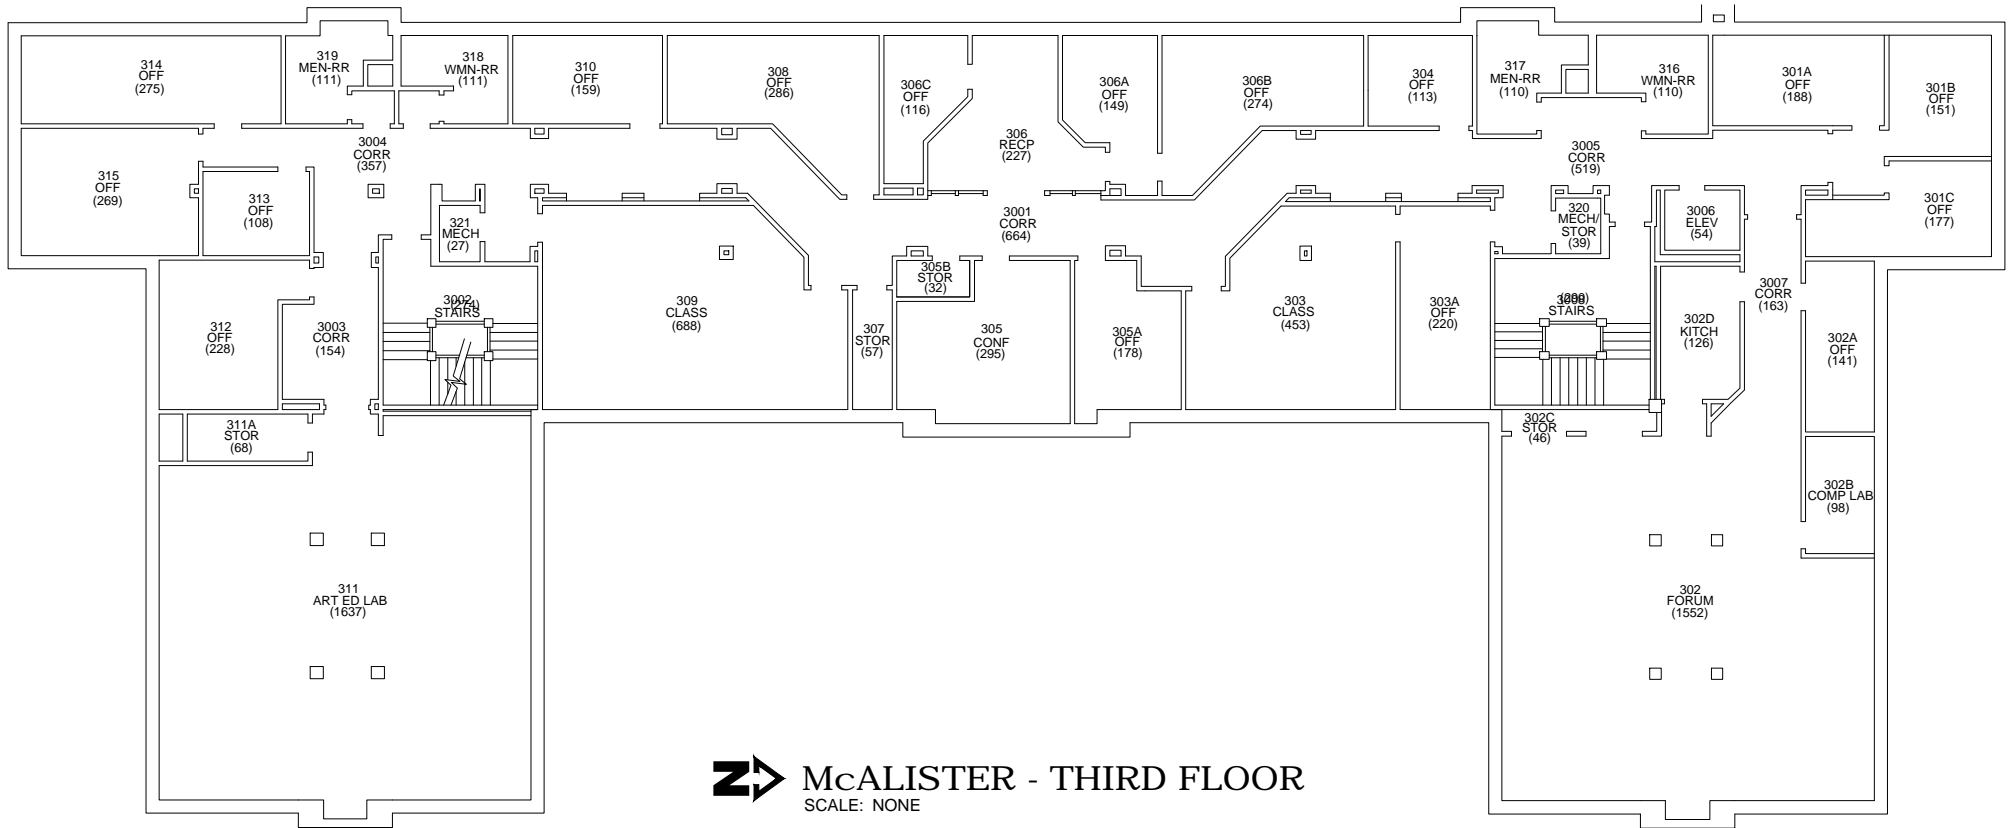

GROSS SQUARE FEET 12,975
NET ASSIGNABLE SQUARE FEET 8,343

 **McALISTER - THIRD FLOOR**
SCALE: NONE