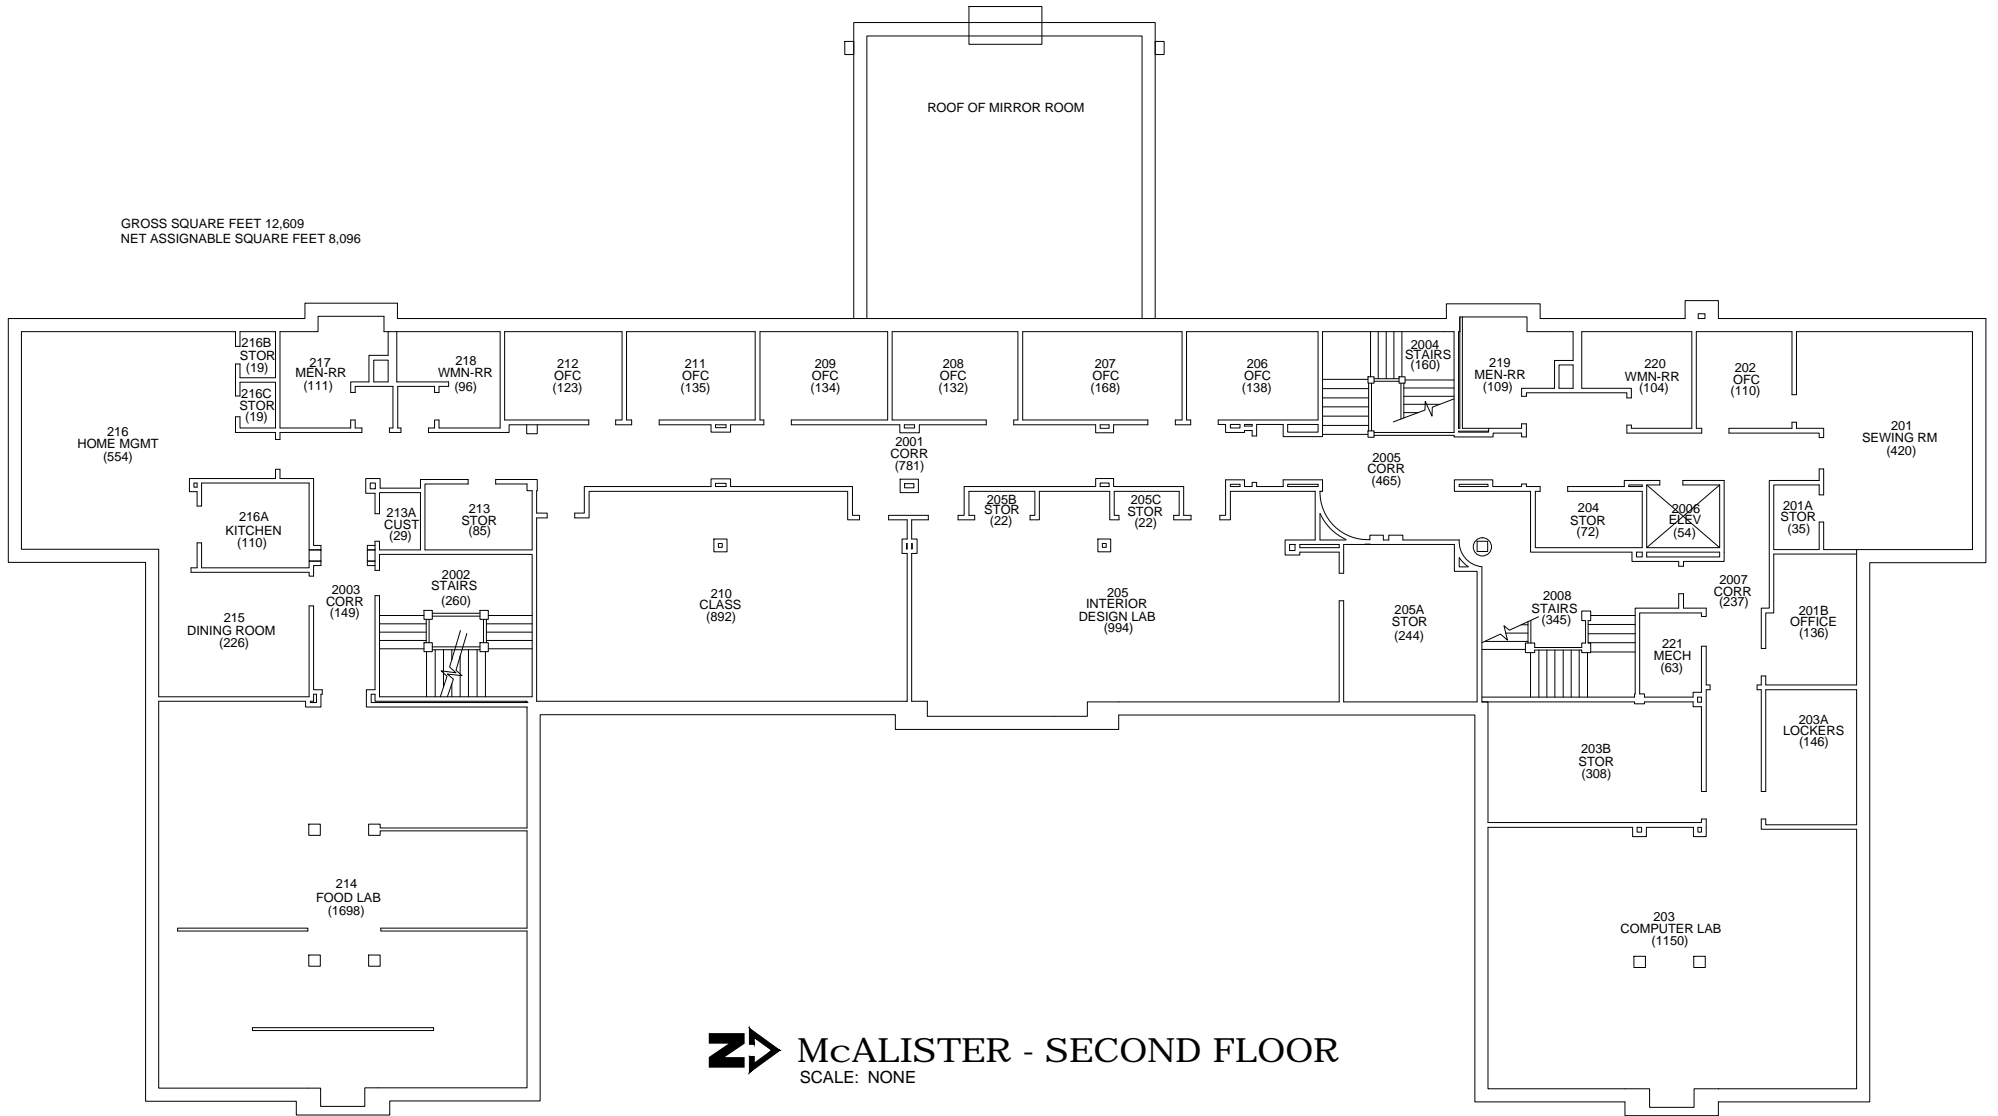

GROSS SQUARE FEET 12,609
NET ASSIGNABLE SQUARE FEET 8,096

 **McALISTER - SECOND FLOOR**
SCALE: NONE