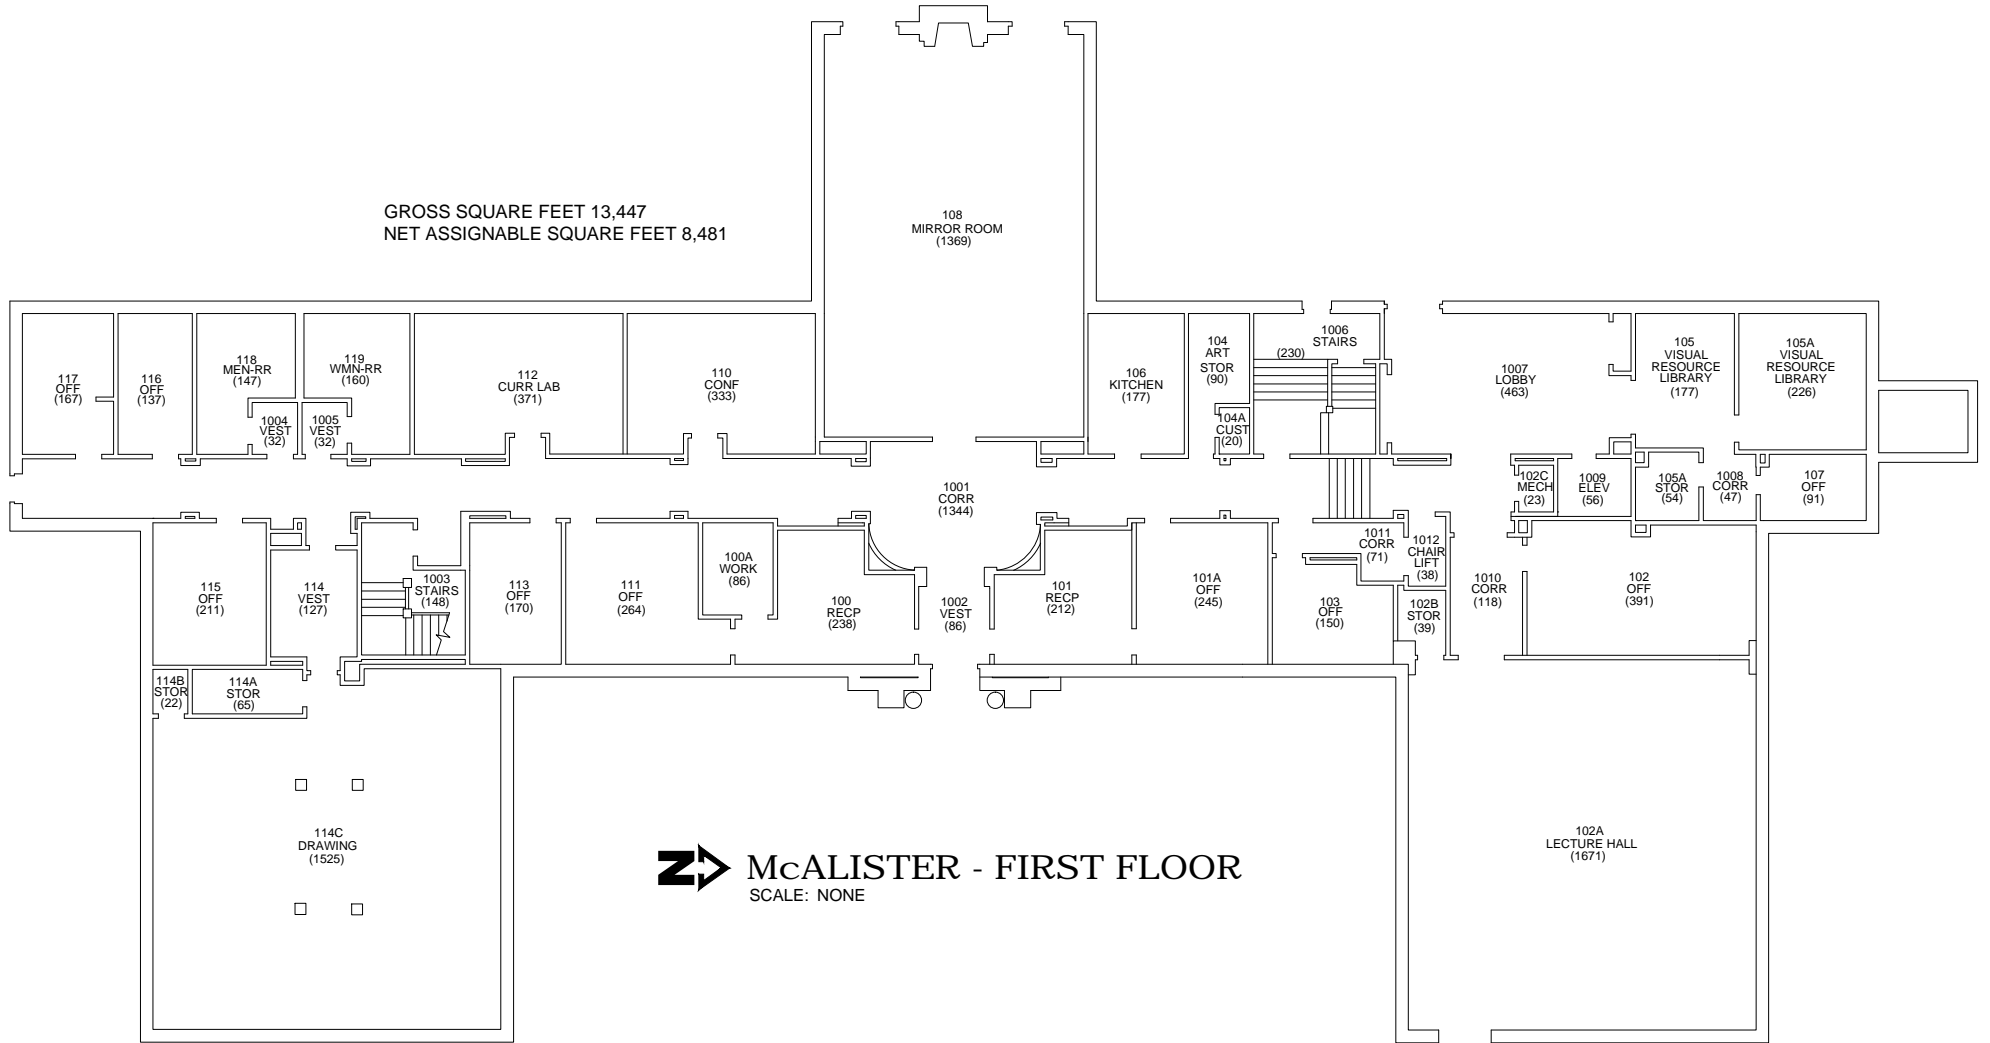

GROSS SQUARE FEET 13,447  
NET ASSIGNABLE SQUARE FEET 8,481

**McALISTER - FIRST FLOOR**

SCALE: NONE