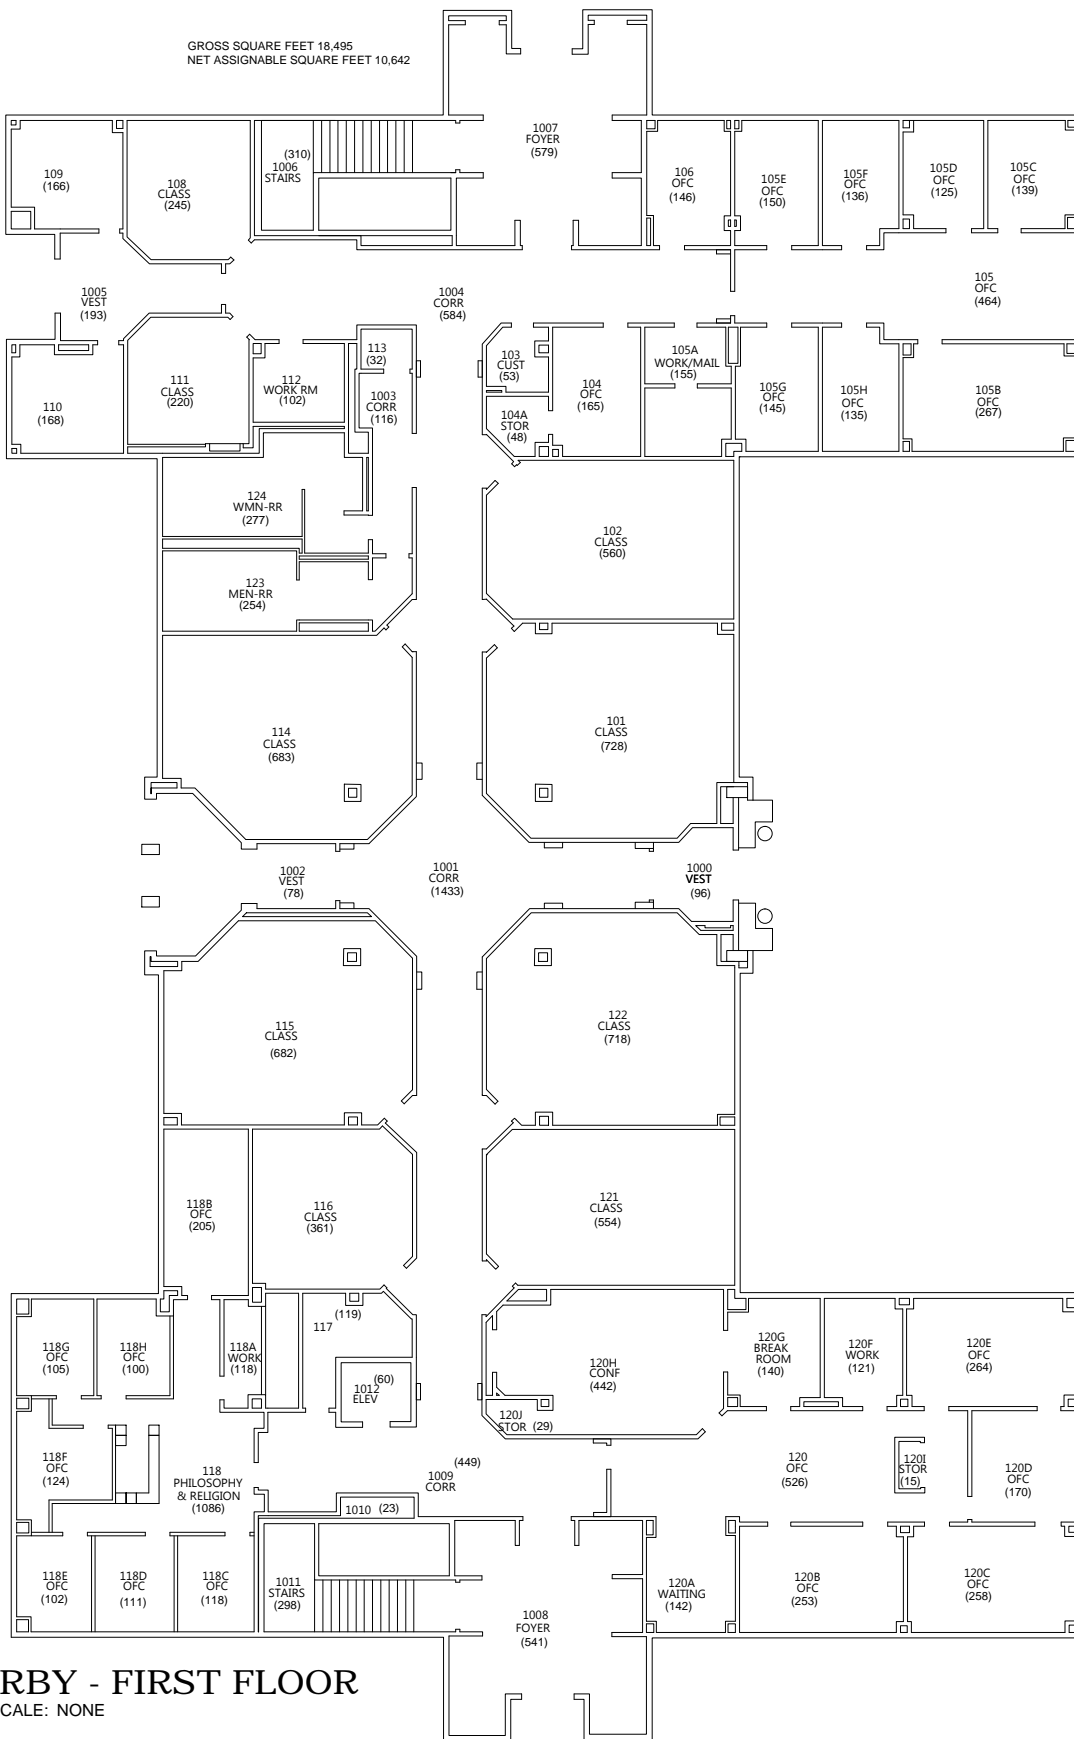

GROSS SQUARE FEET 18,495  
NET ASSIGNABLE SQUARE FEET 10,642

# IRBY - FIRST FLOOR

SCALE: NONE