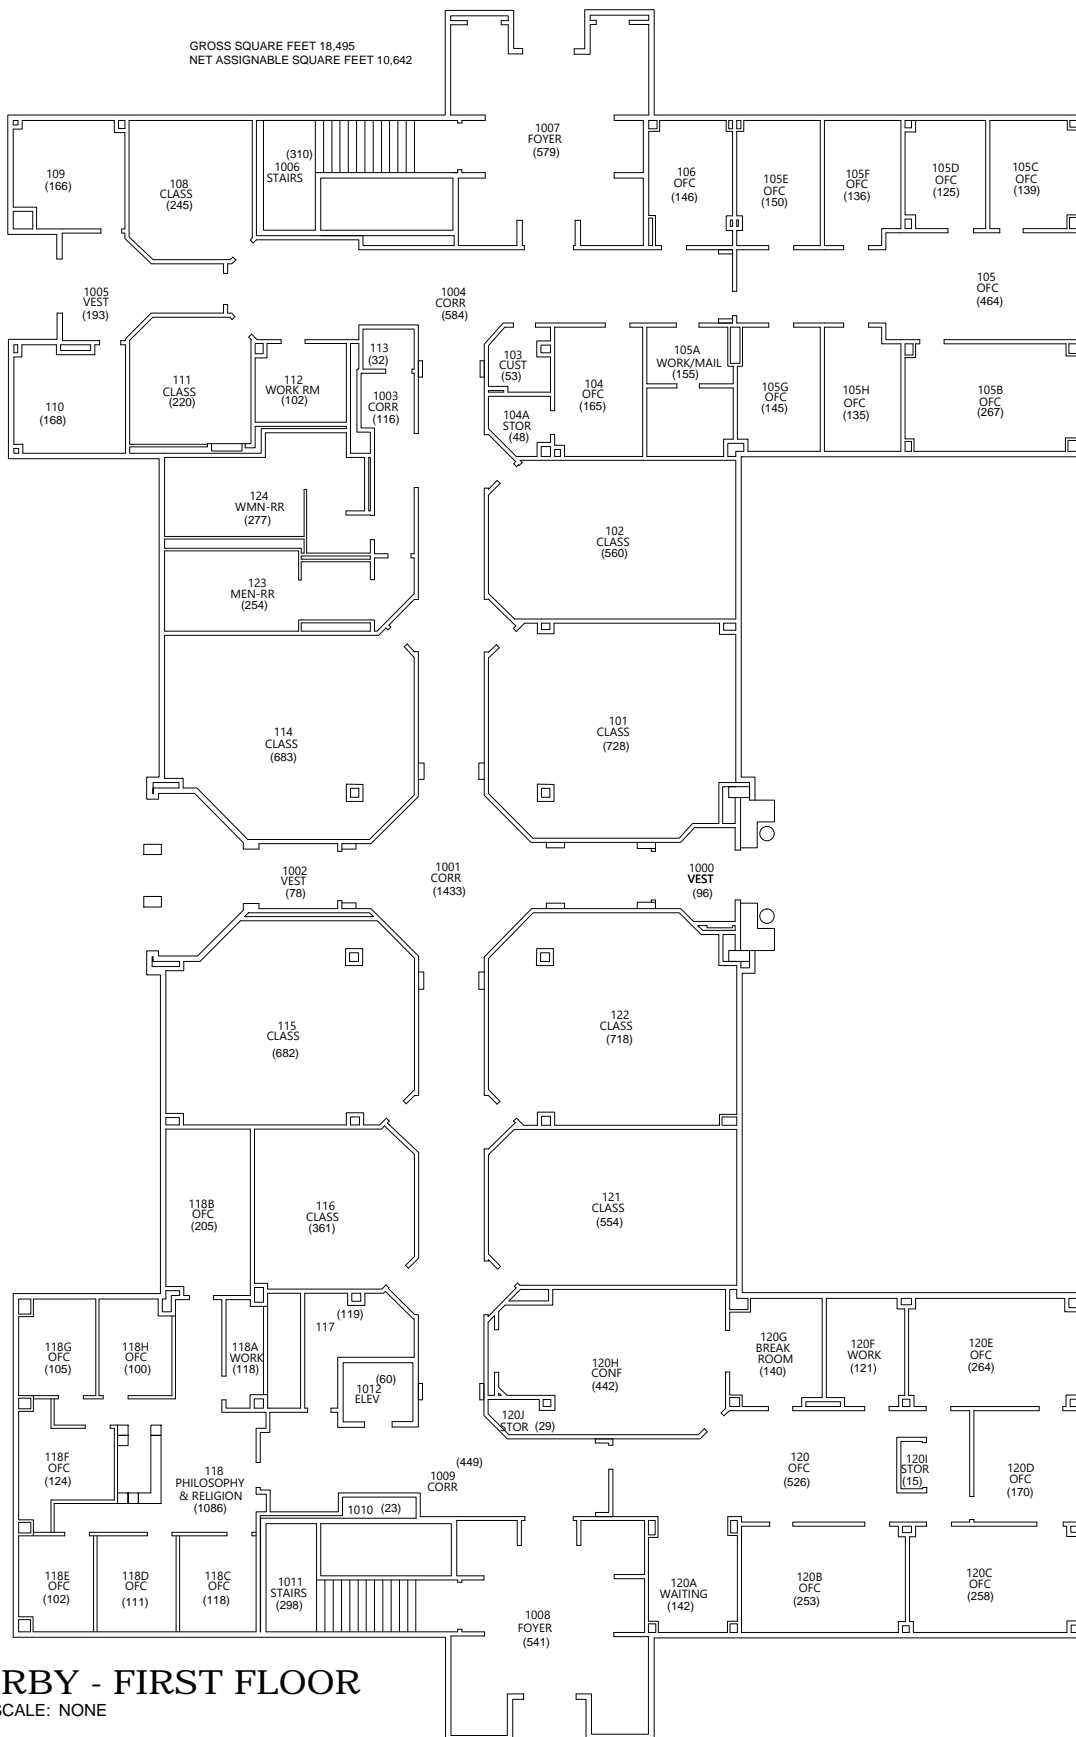

GROSS SQUARE FEET 18,495  
NET ASSIGNABLE SQUARE FEET 10,642

# IRBY - FIRST FLOOR

SCALE: NONE