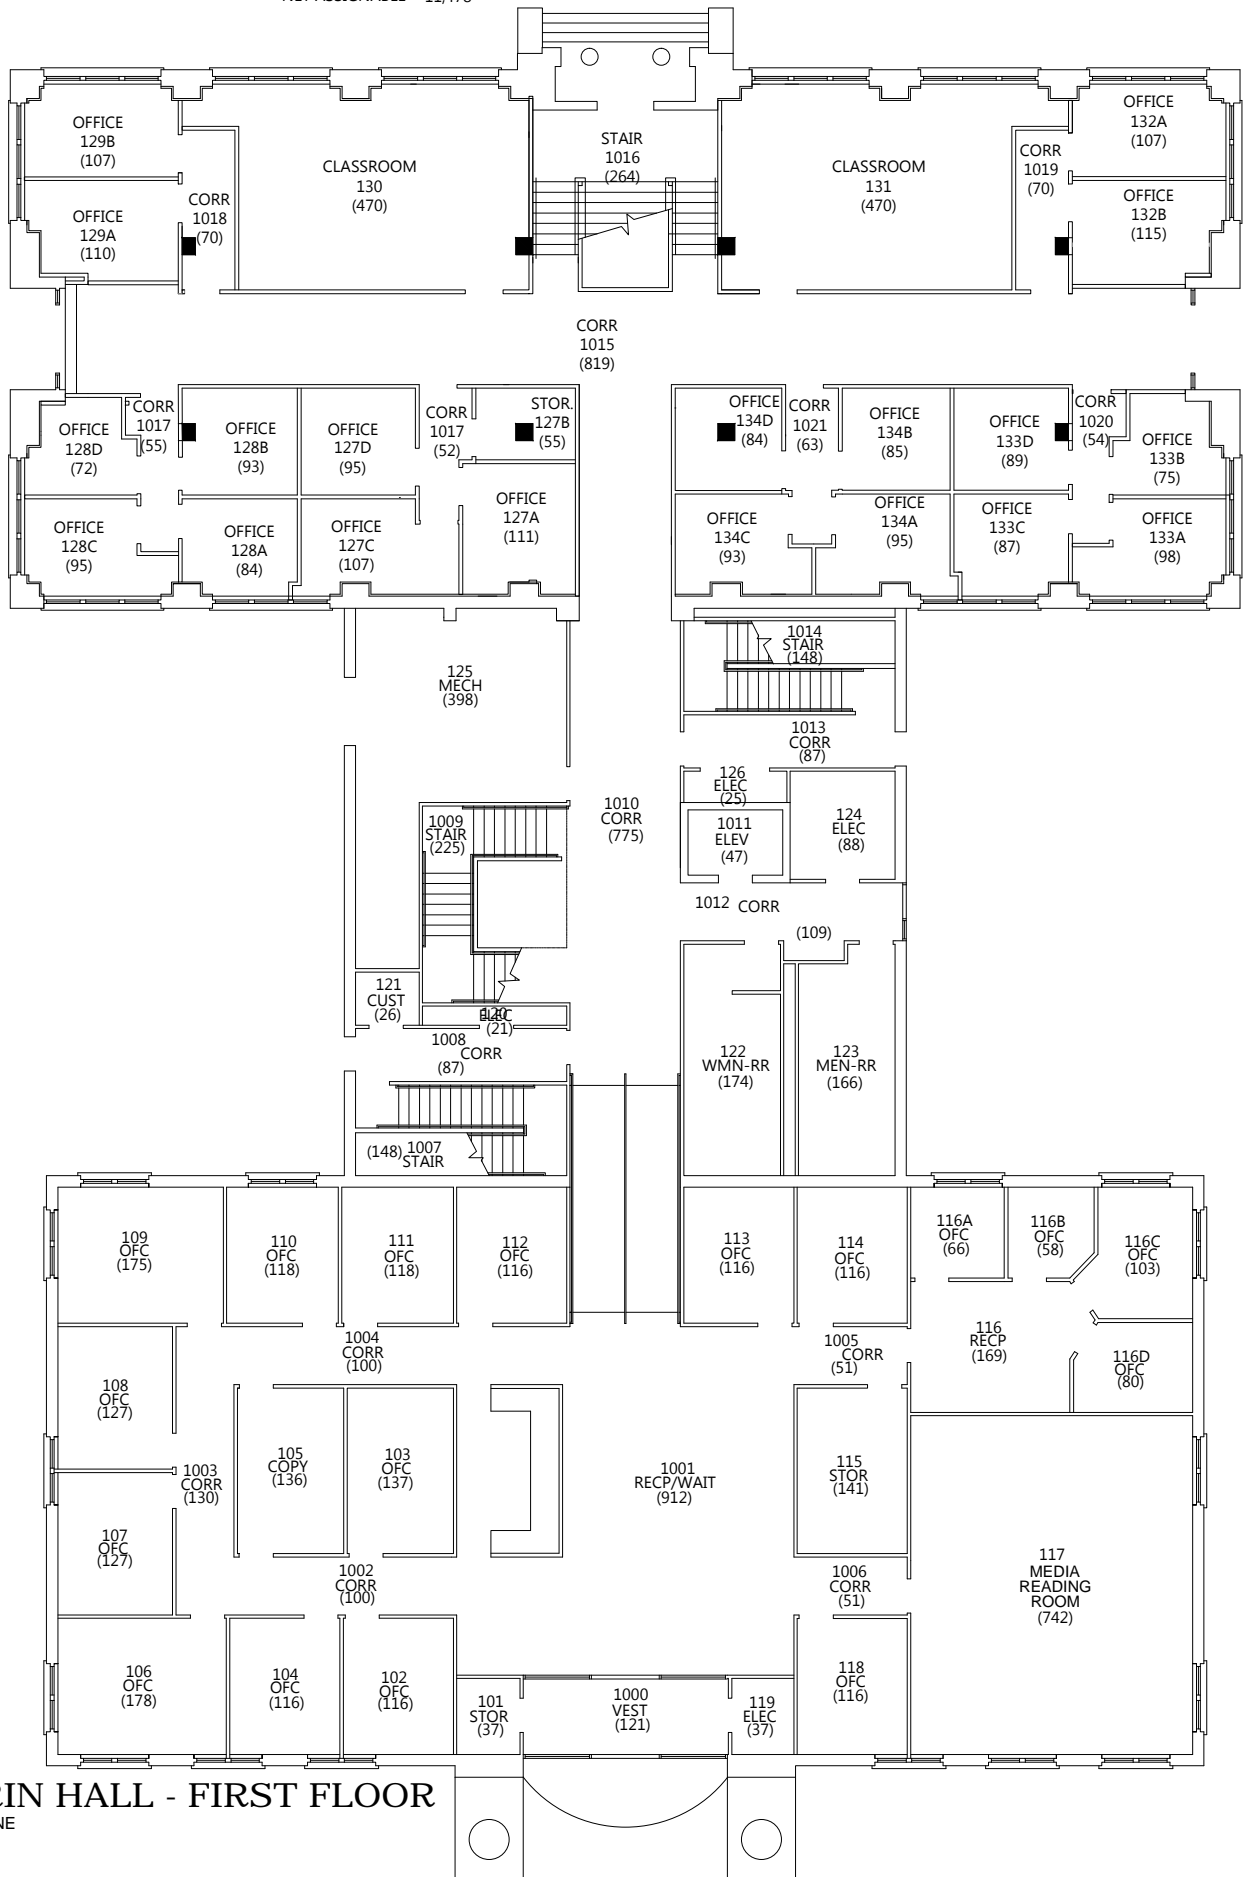

TOTAL SQUARE FEET - 13,295
NET ASSIGNABLE - 11,478

HARRIN HALL - FIRST FLOOR
SCALE: NONE