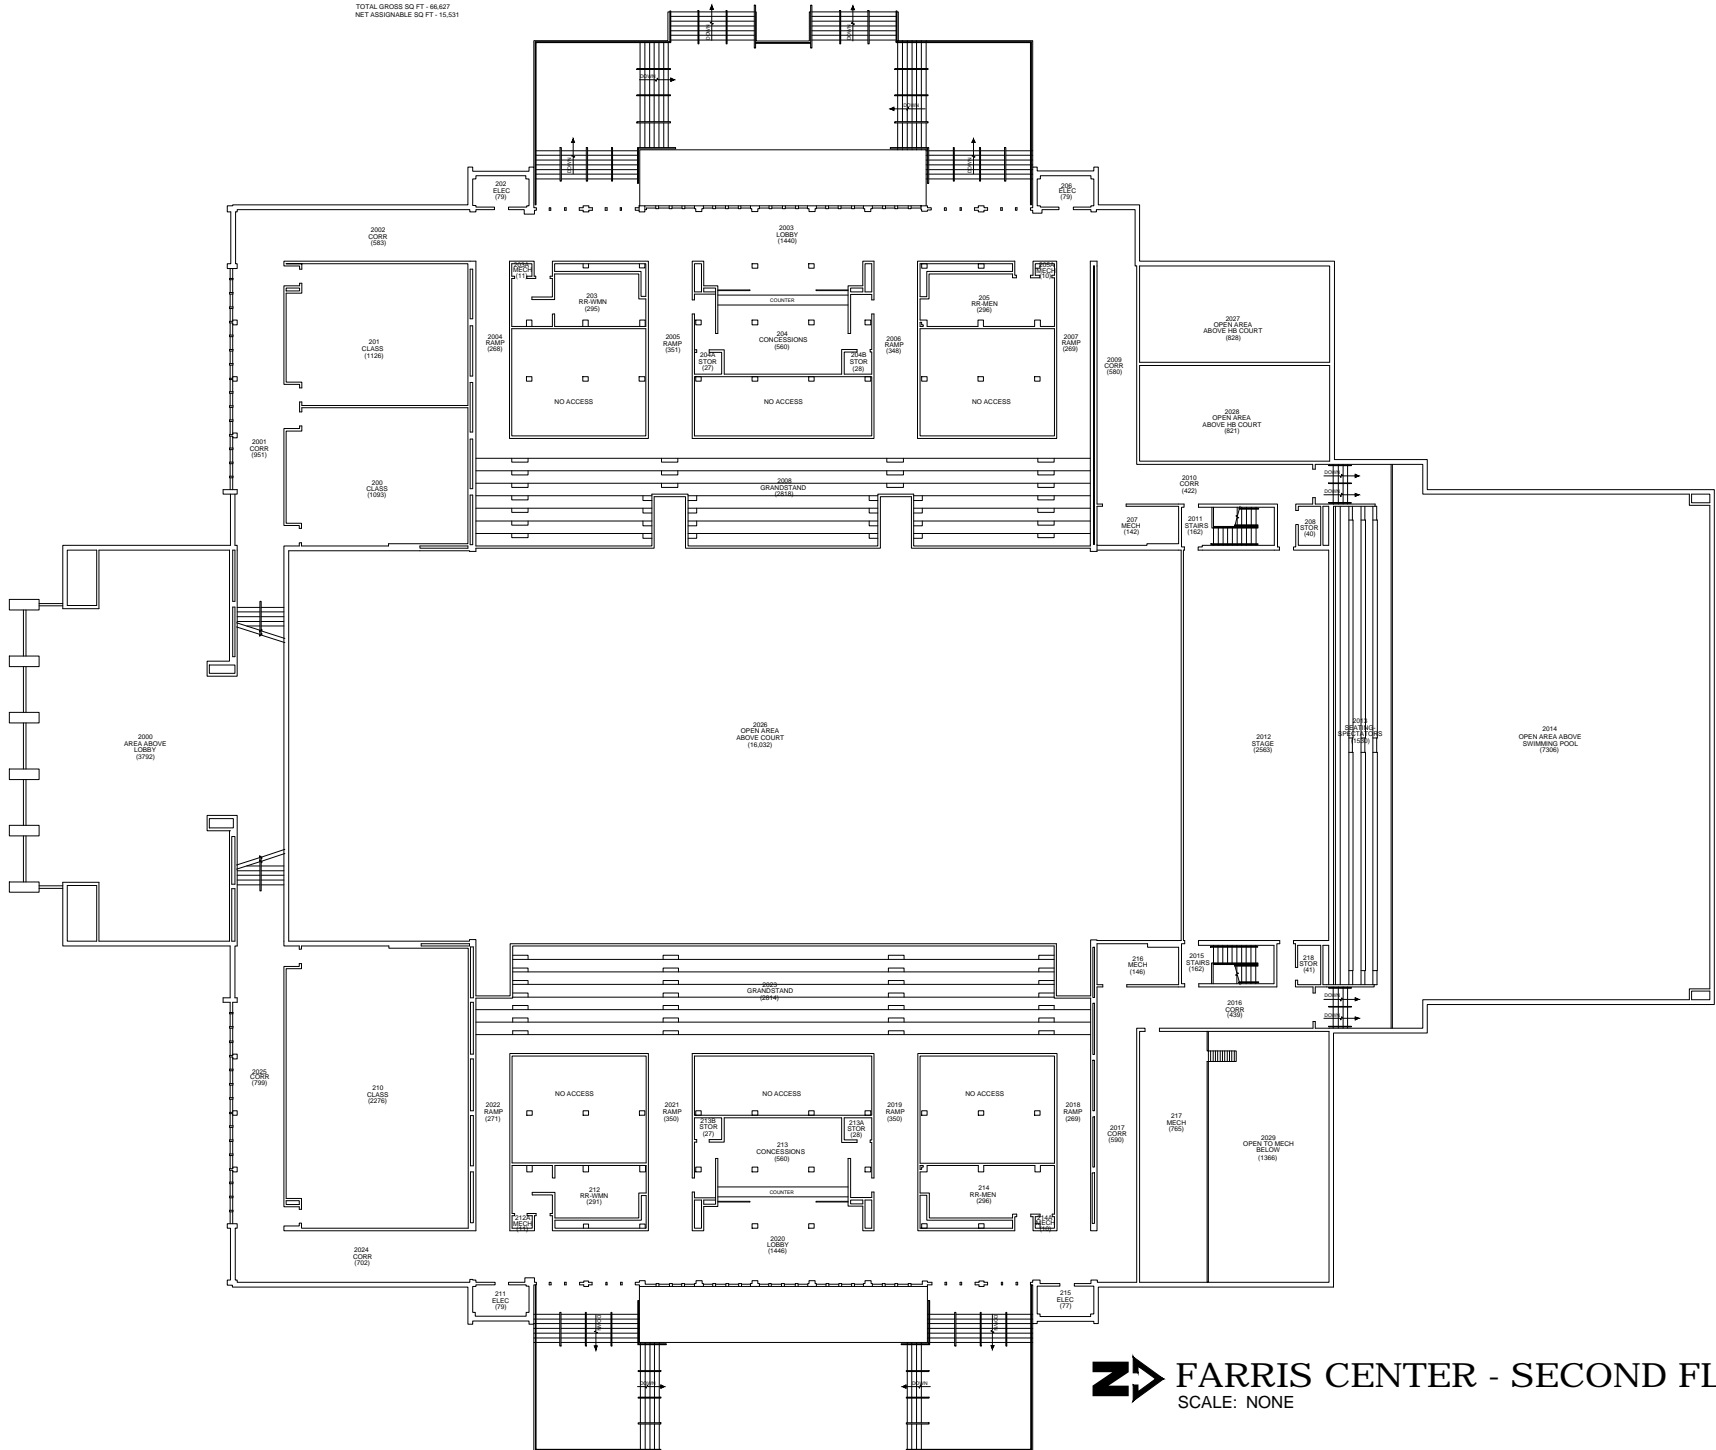

FARRIS CENTER - SECOND FLOOR
SCALE: NONE