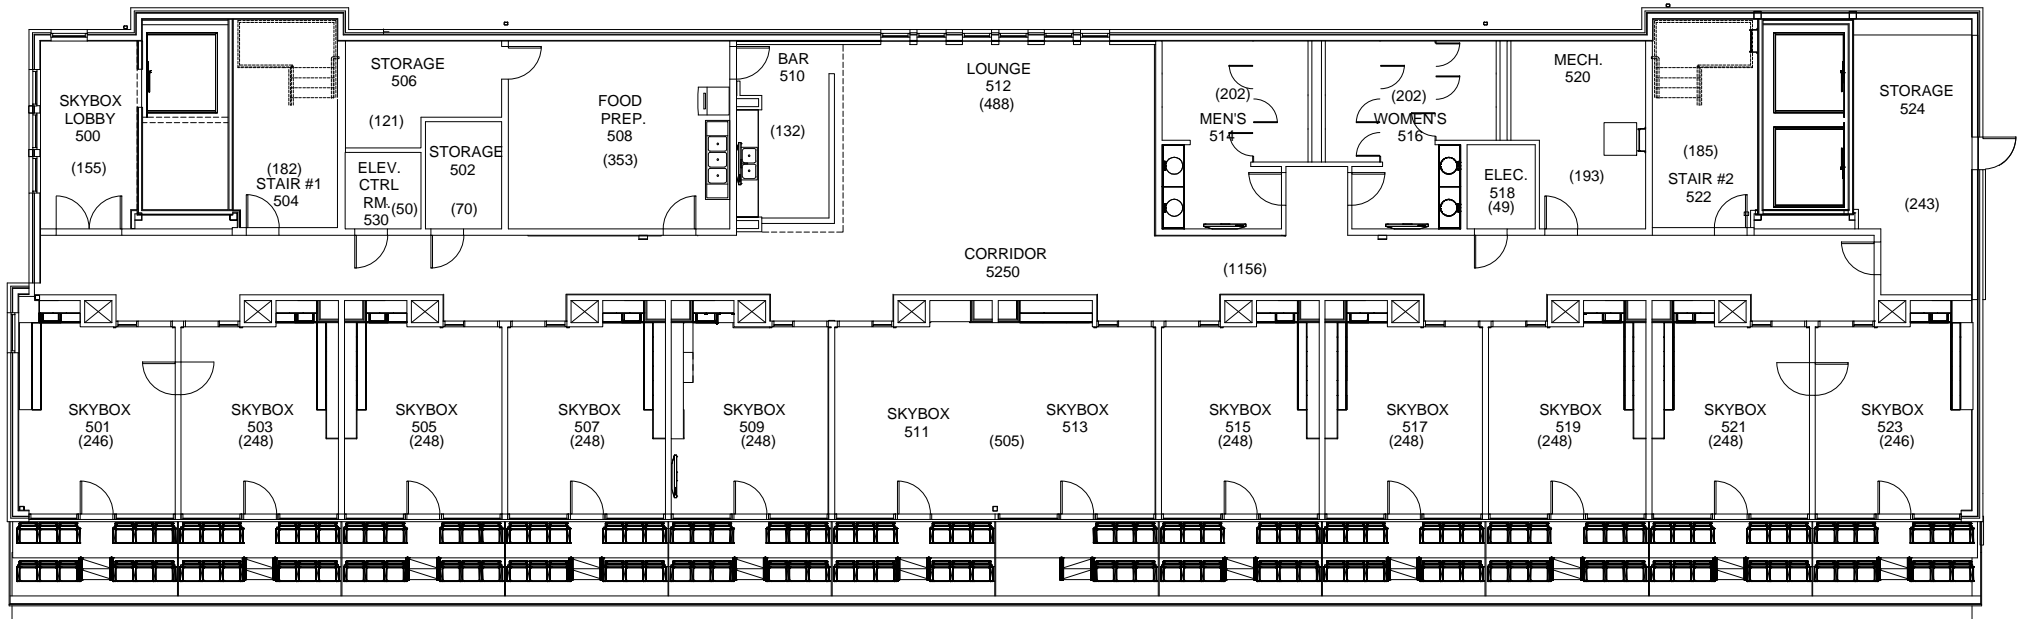

FOOTPRINT (9648)
NET ASSIGNABLE (7388)

← Z BEAR HALL - FIFTH FLOOR SKY BOXES