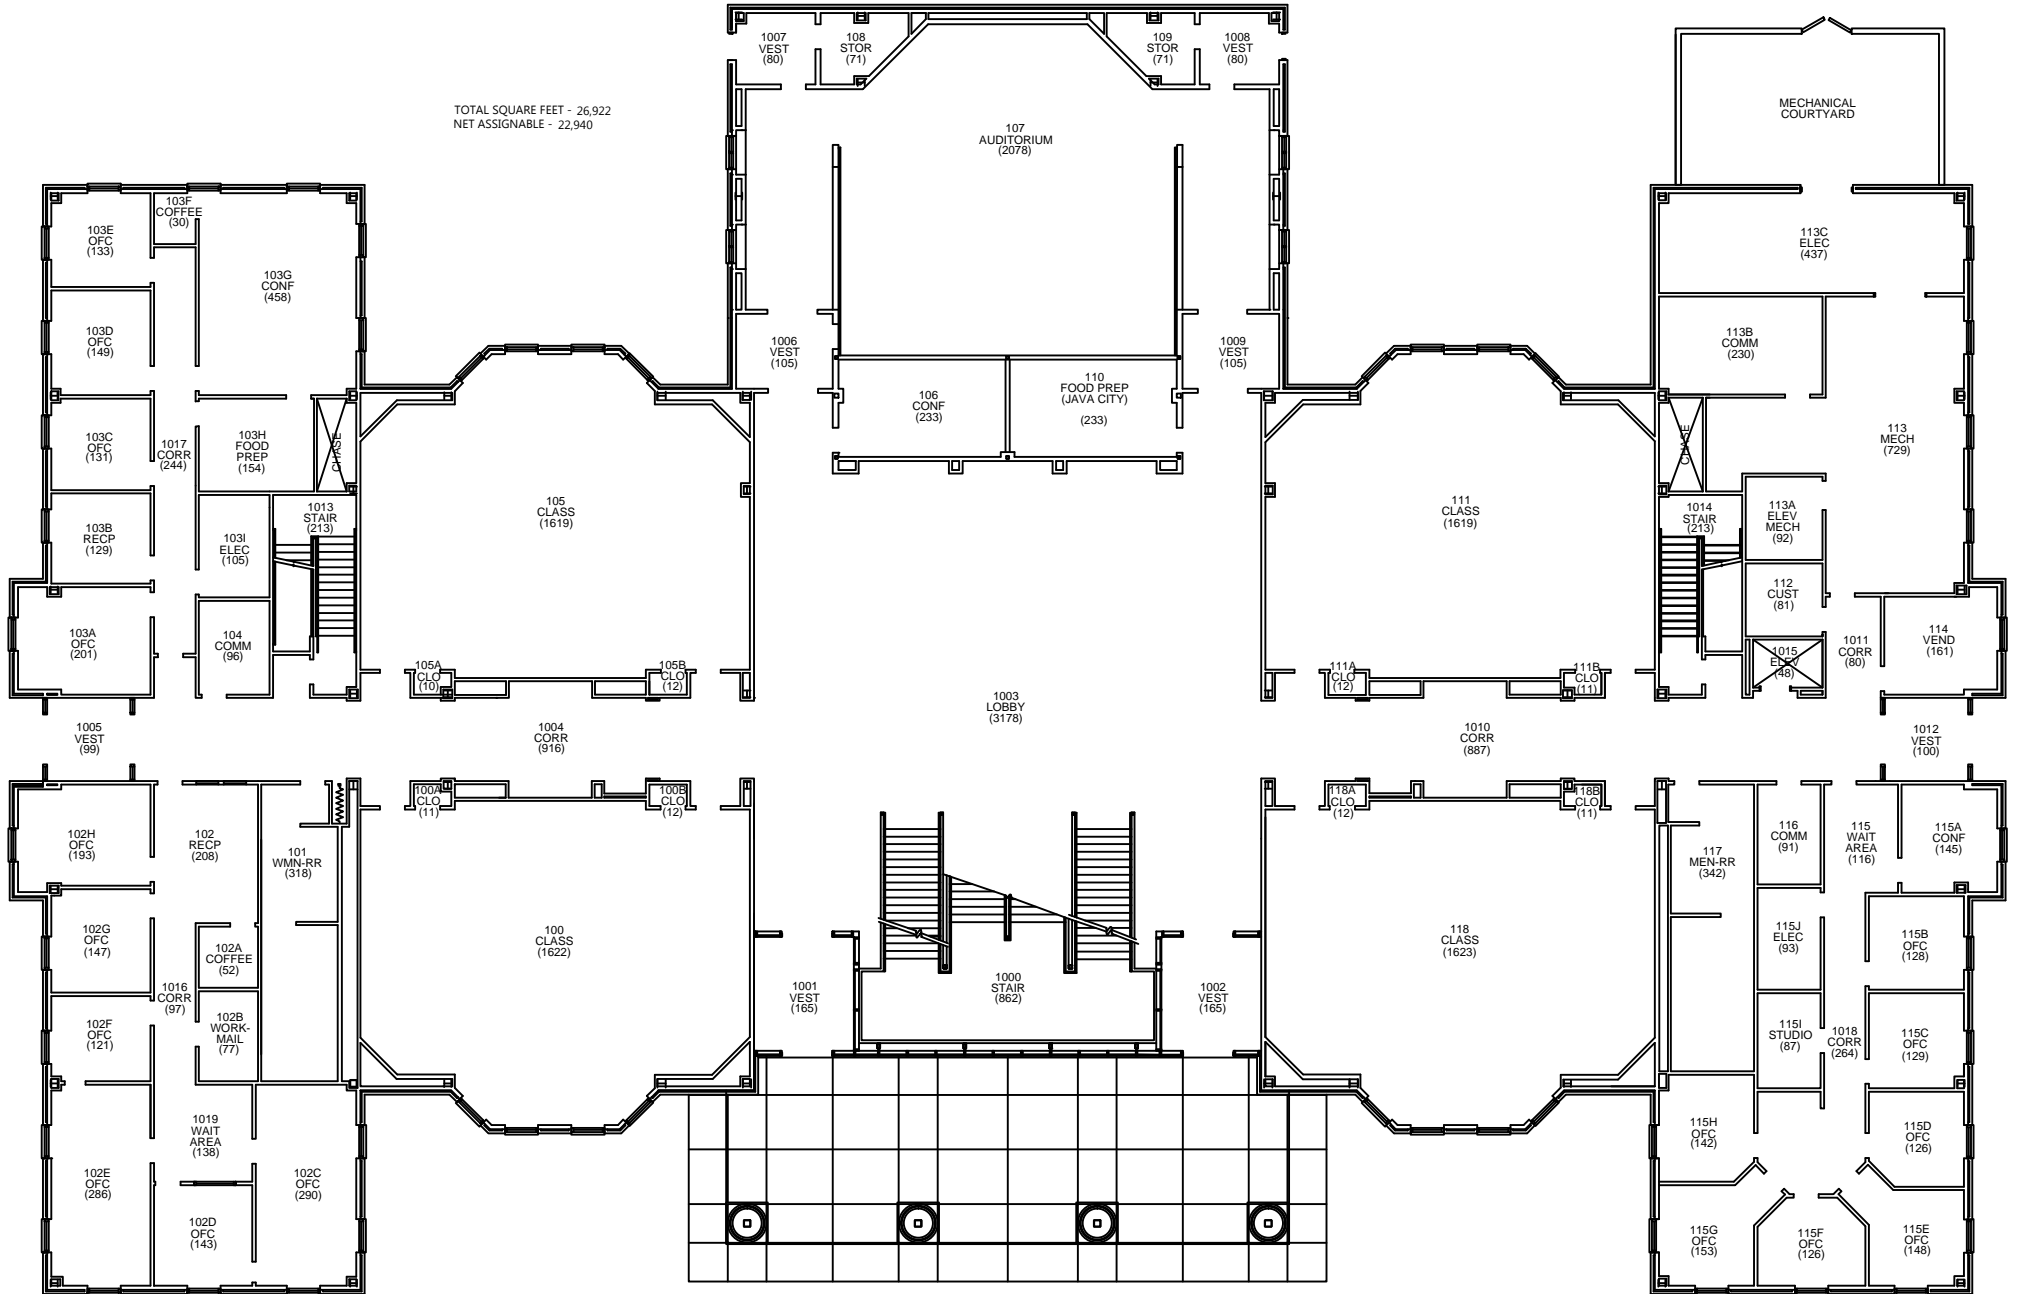

TOTAL SQUARE FEET - 26,922
NET ASSIGNABLE - 22,940

 COLLEGE OF BUSINESS - FIRST FLOOR
SCALE: