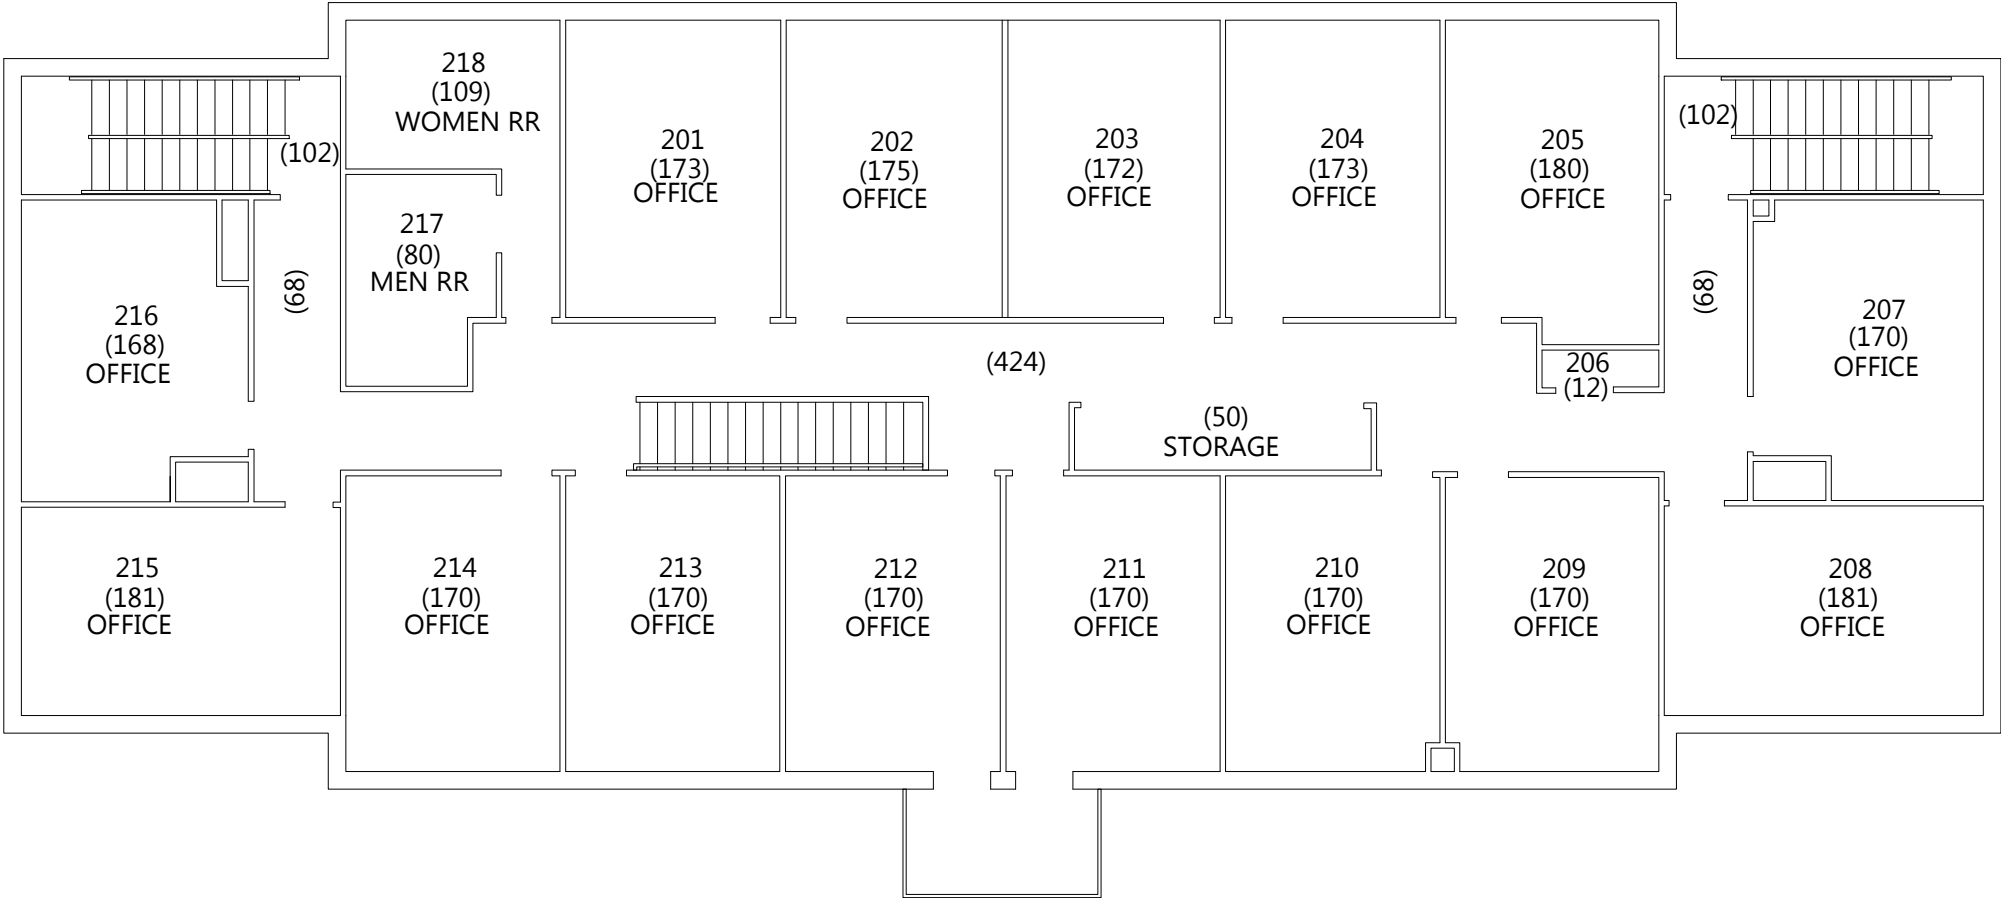

TOTAL SQUARE FEET - 4,072  
NET ASSIGNABLE - 3,608

 HARVEY BUFFALO ALUMNI HALL - SECOND FLOOR  
SCALE: 1/4" = 1'-0"