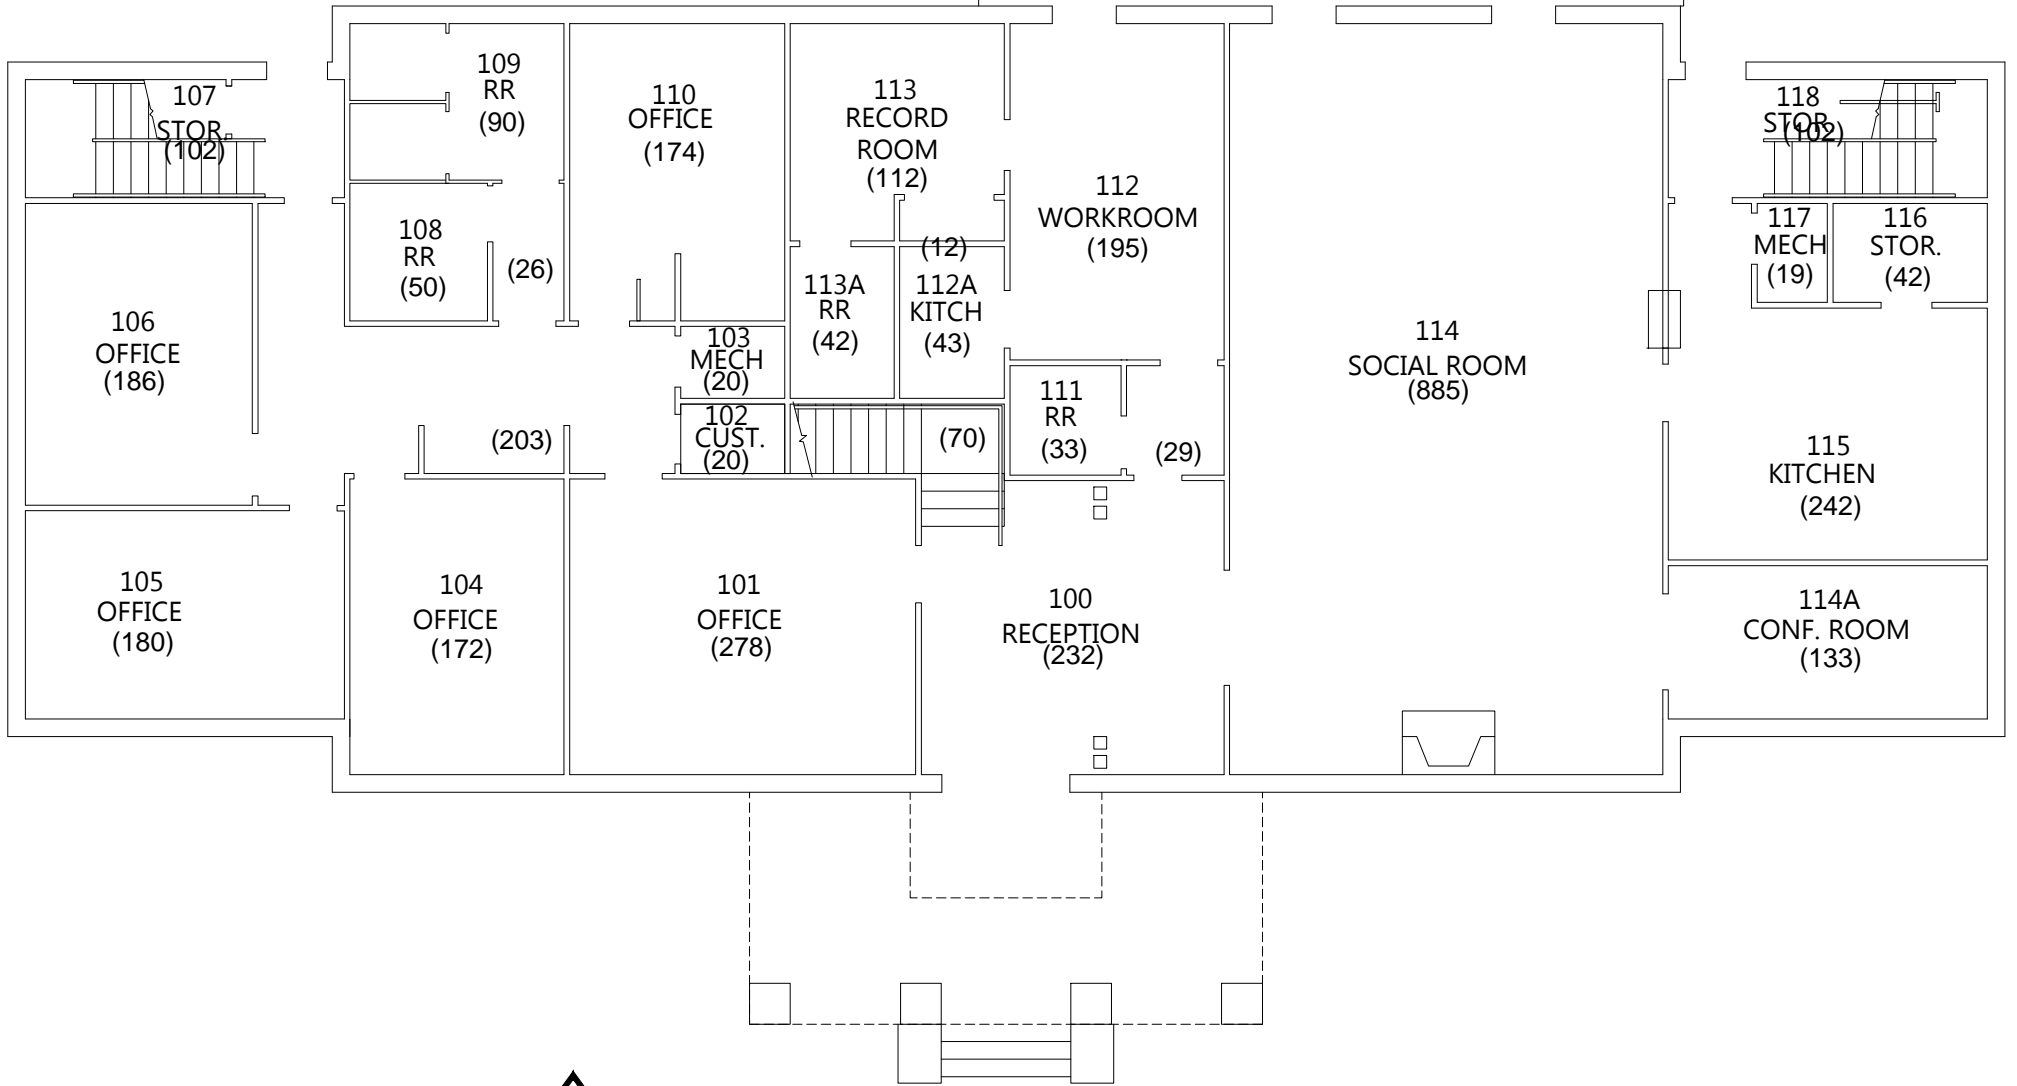

TOTAL SQUARE FEET - 4,072
NET ASSIGNABLE - 3,506

N HARVEY BUFFALO ALUMNI HALL - FIRST FLOOR
SCALE: 1/4" = 1'-0"