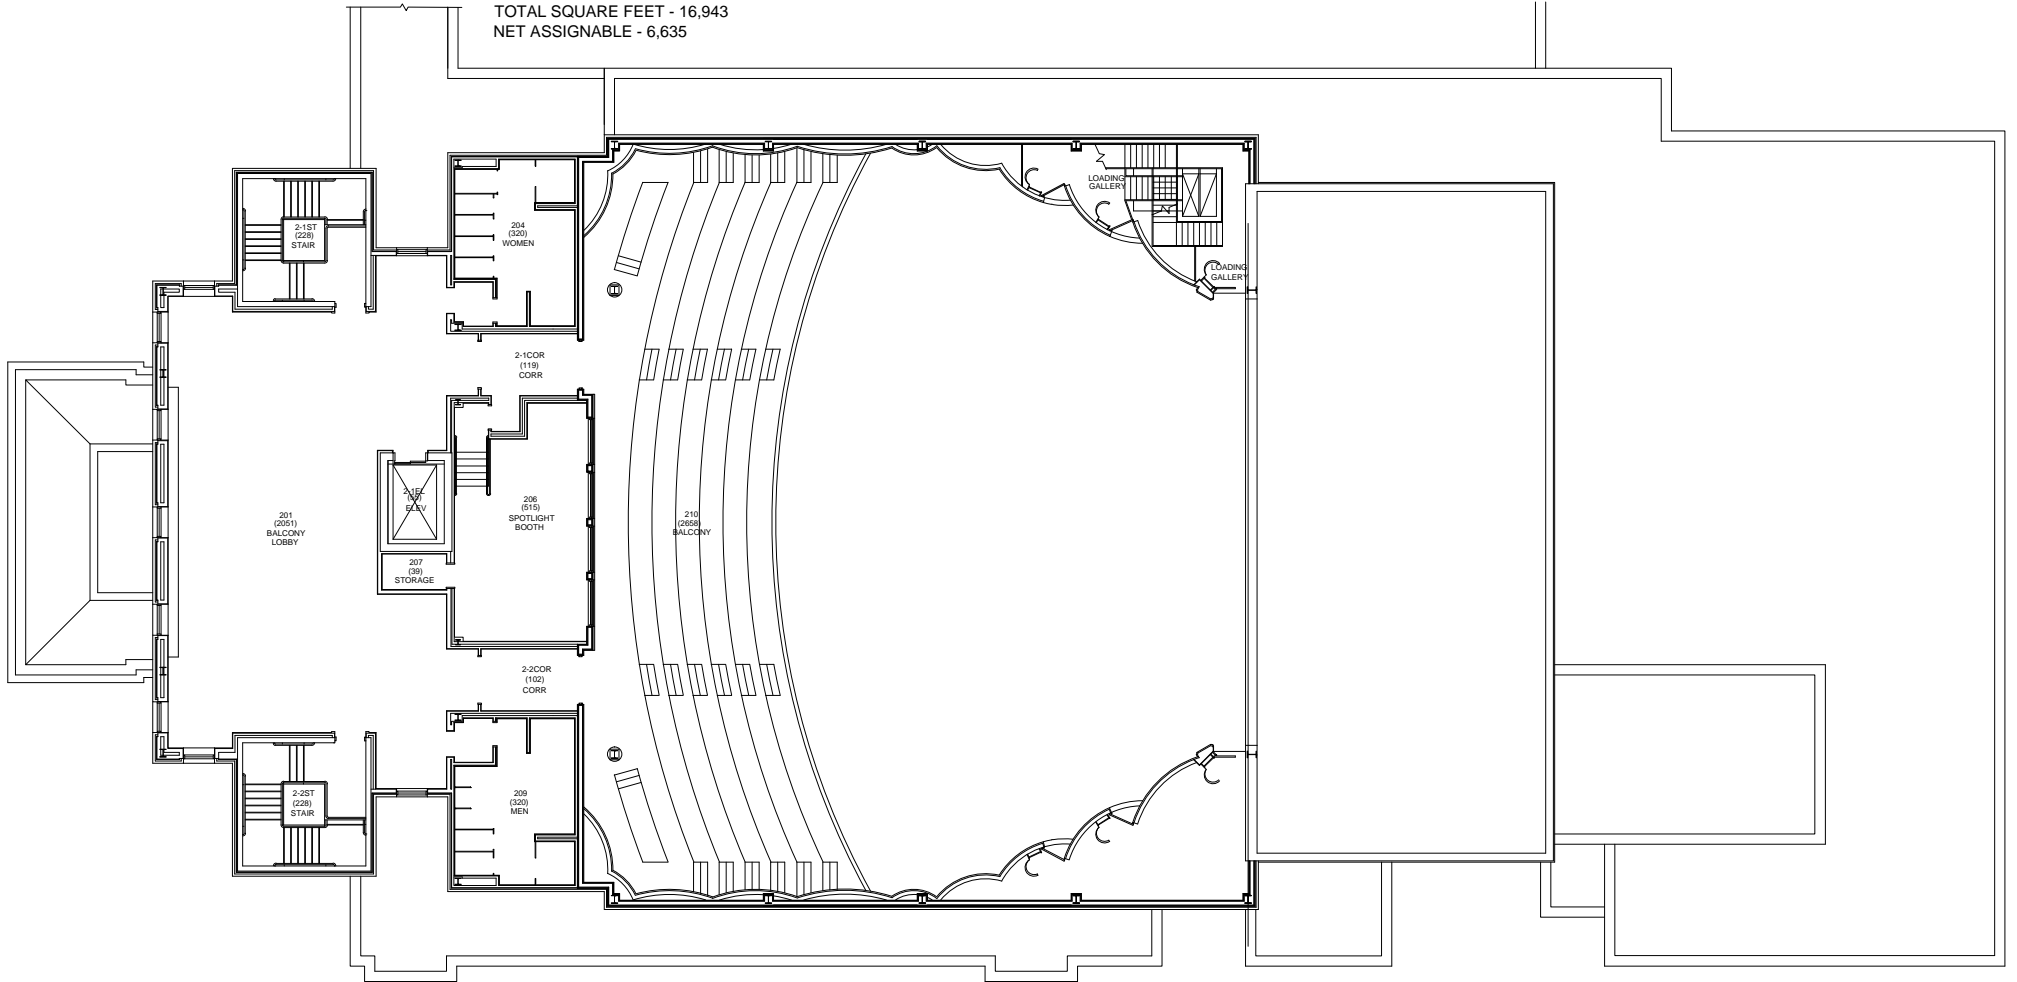

TOTAL SQUARE FEET - 16,943
NET ASSIGNABLE - 6,635

REYNOLDS PERFORMANCE HALL - 2nd FLOOR