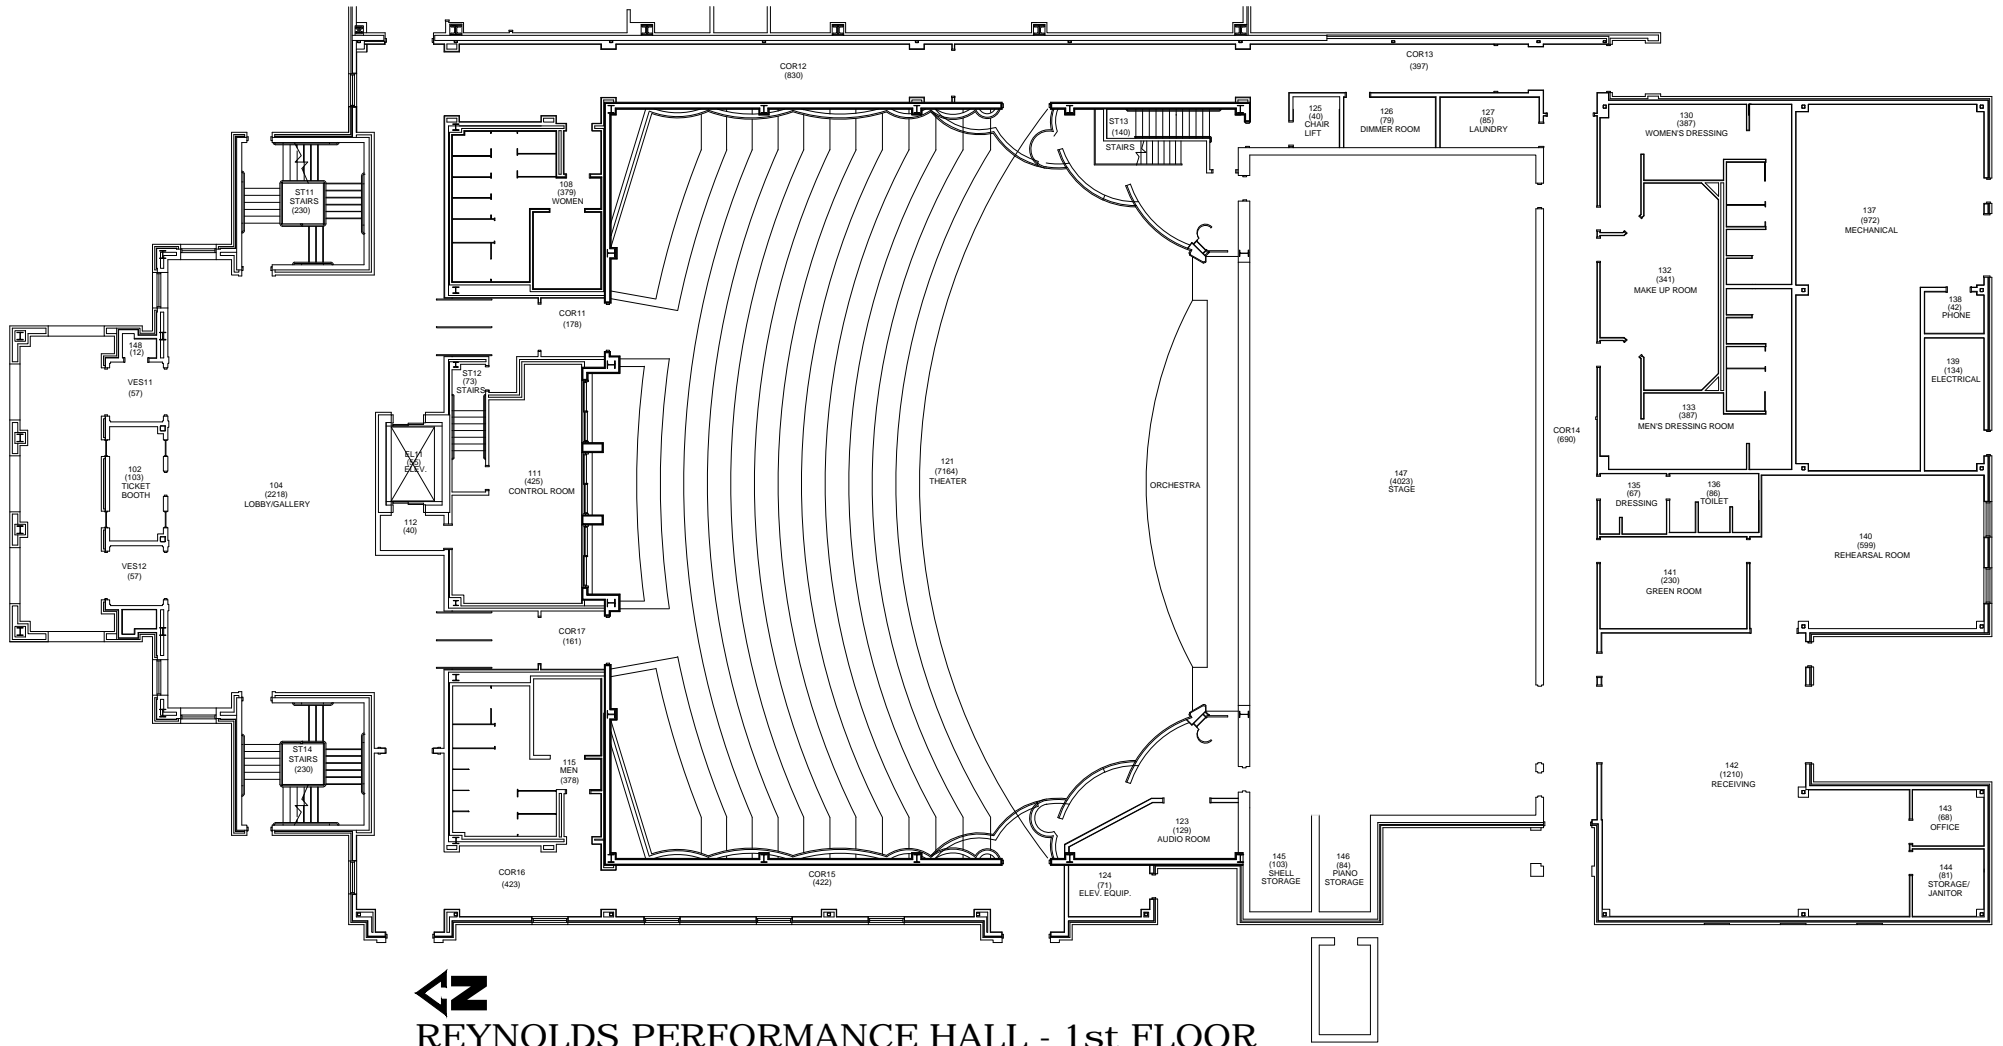

TOTAL SQUARE FEET - 26,282  
NET ASSIGNABLE - 23,740

REYNOLDS PERFORMANCE HALL - 1st FLOOR