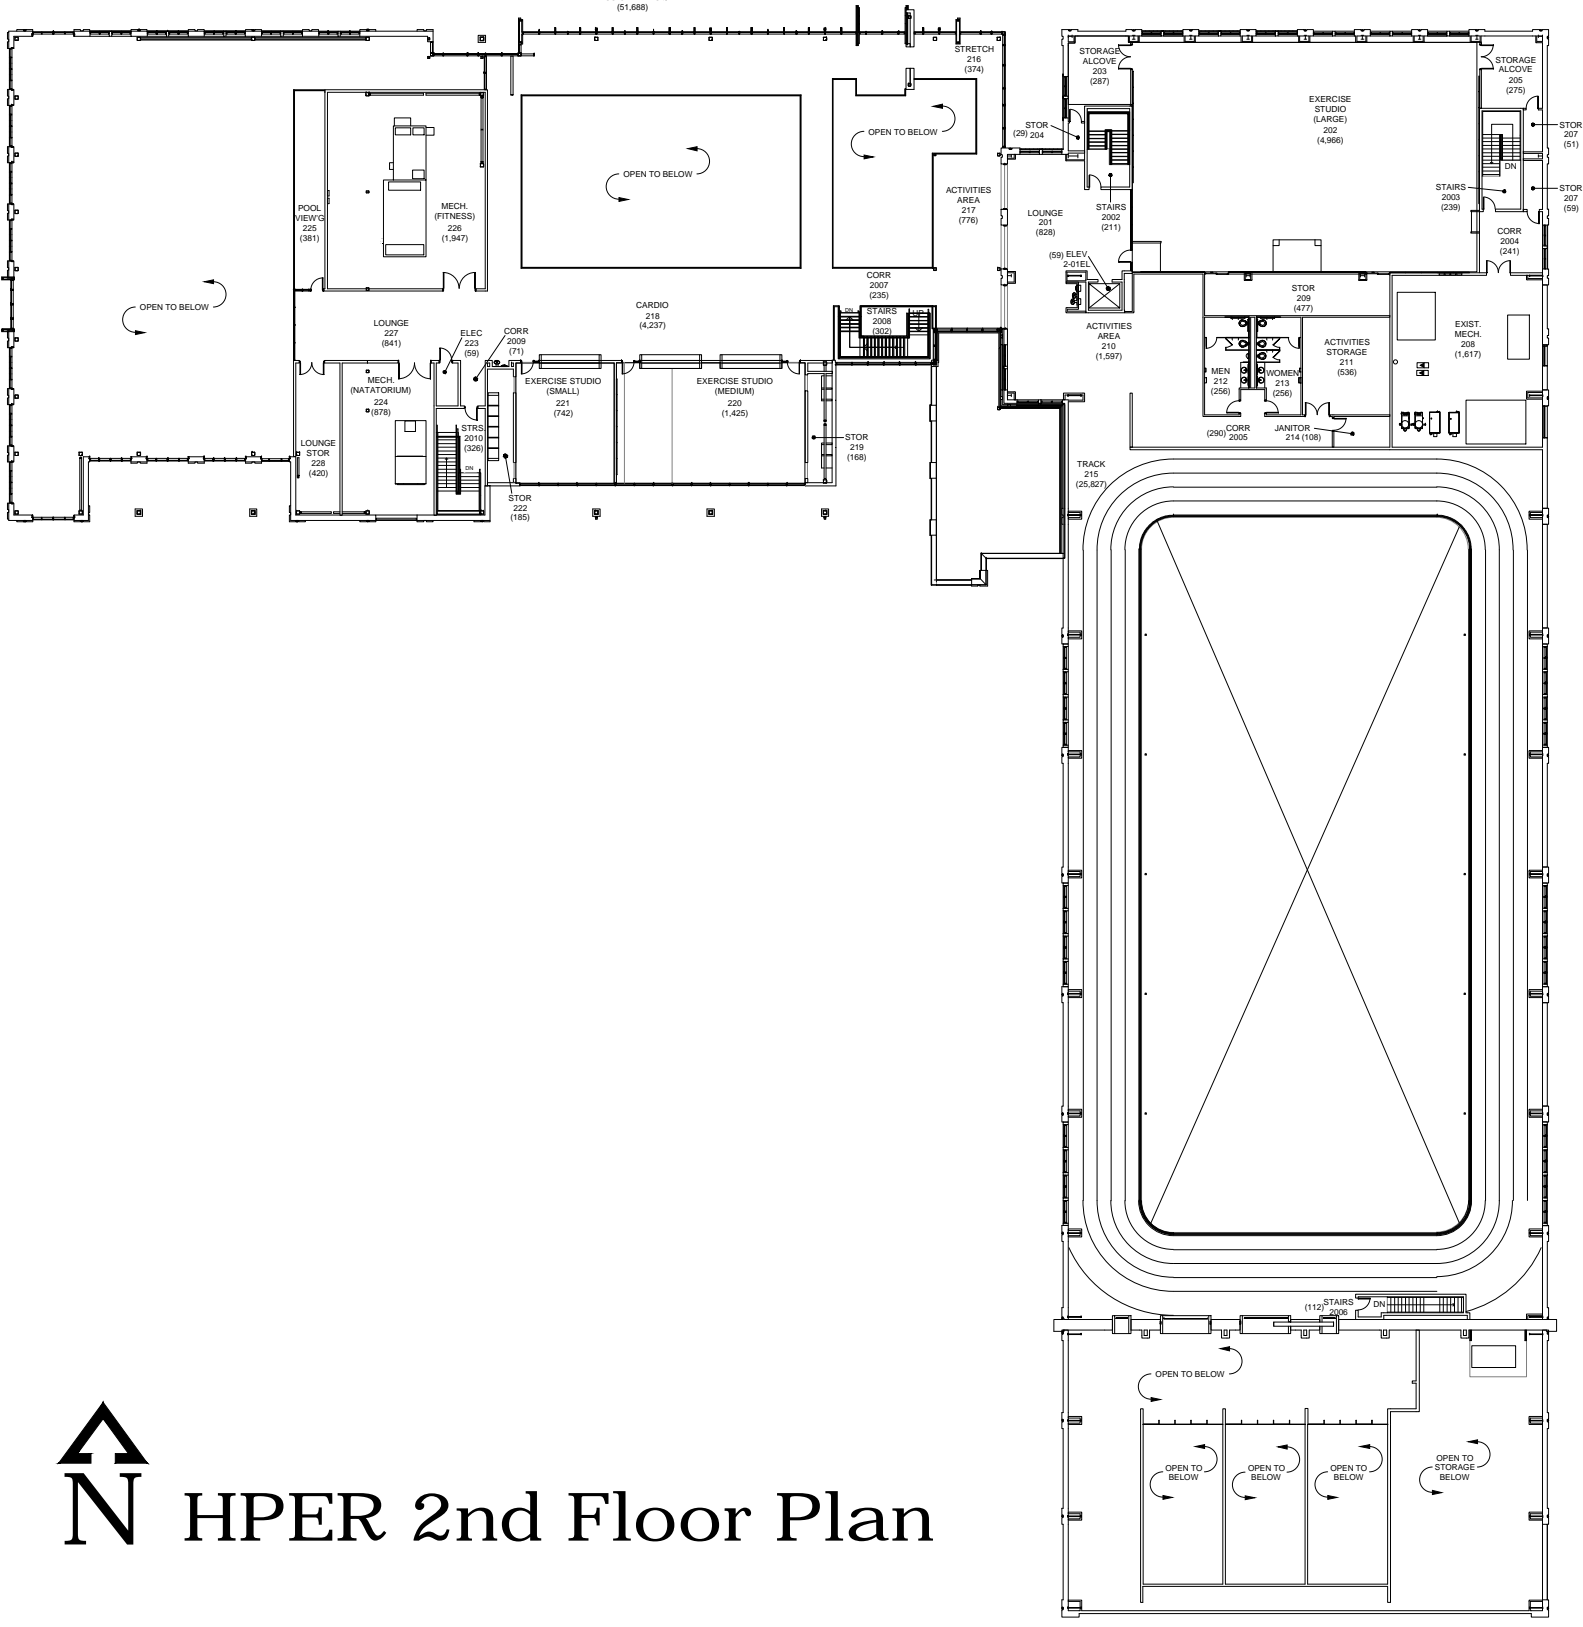

HPER 2nd Floor Plan