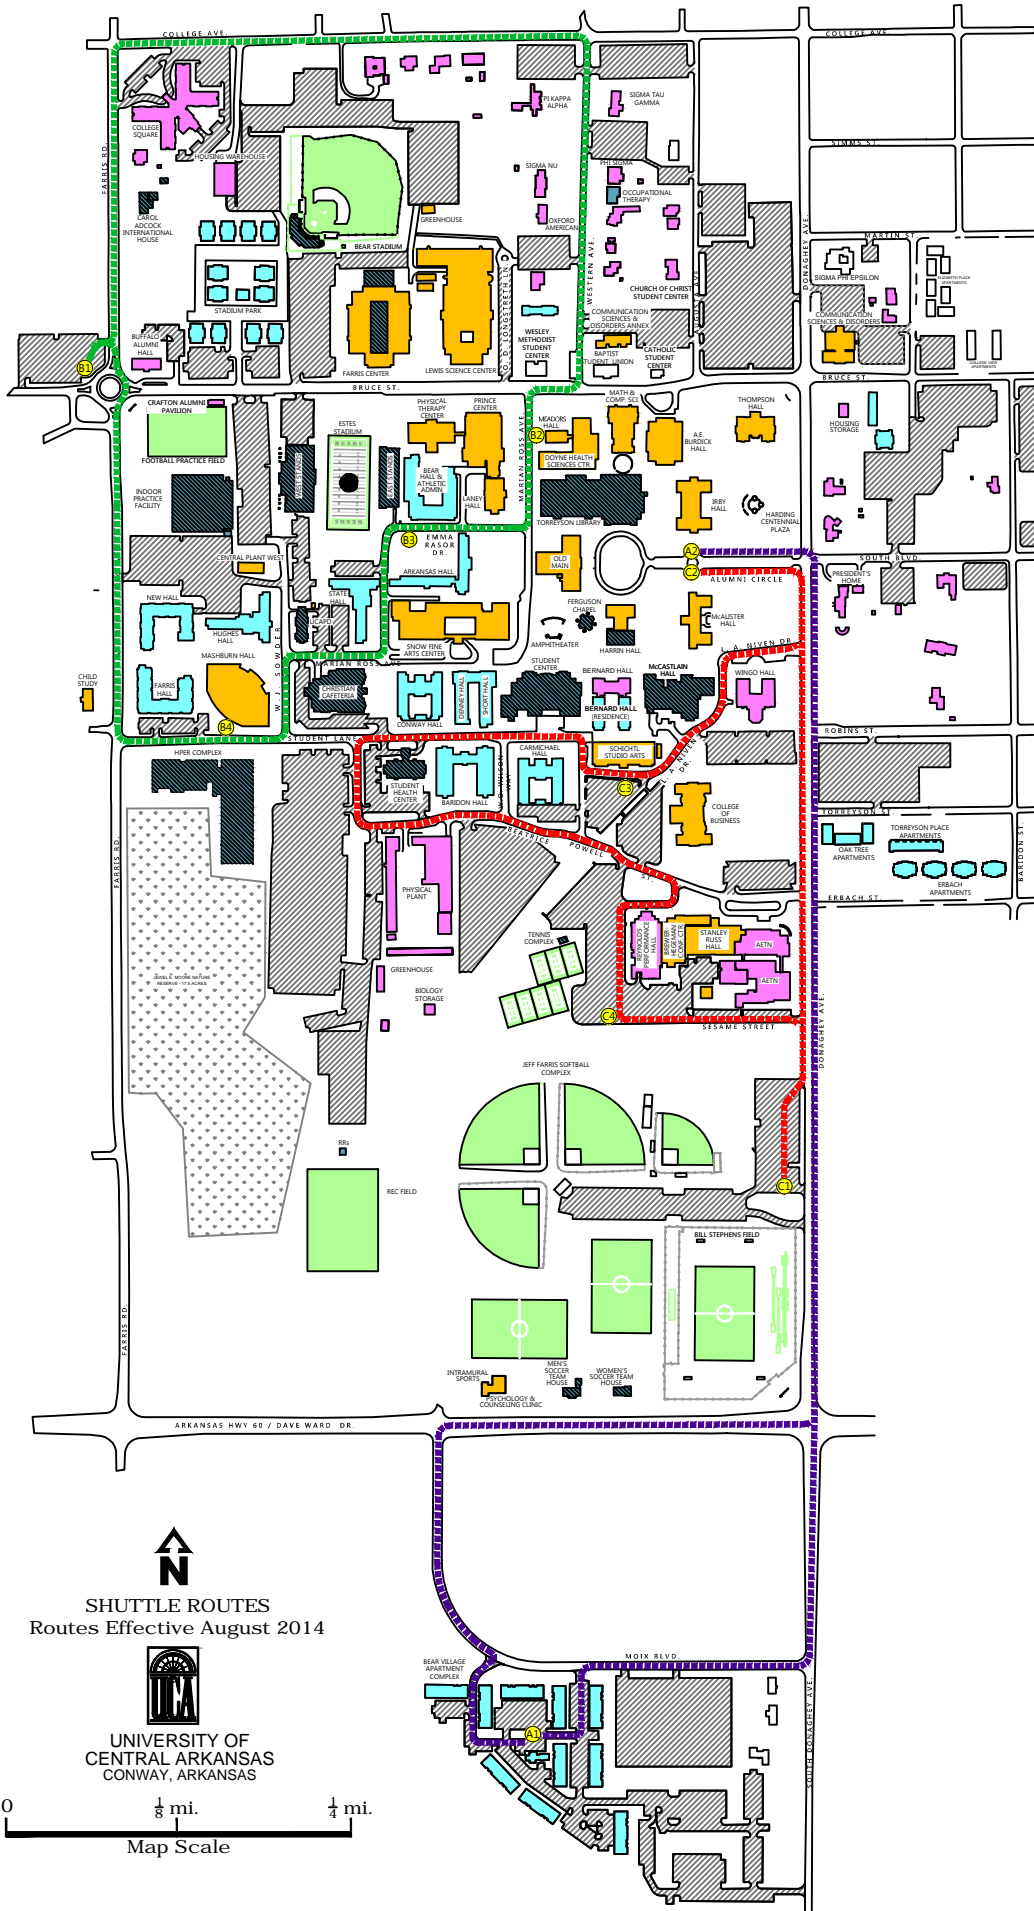

# UCA Shuttle Route Map

**SHUTTLE LEGEND**

- A** Purple Route
- A1** Bear Village
- A2** Alumni Circle
- B** Green Route
- B1** Roundabout Parking Lot
- B2** Meadors Hall
- B3** Bear Hall Parking Lot
- B4** HPER / Mashburn Hall
- C** Red Route
- C1** Softball Parking Lot
- C2** Old Main
- C3** Schichtl Parking Lot
- C4** South Reynolds Lot

Operating Hours: Mon-Fri 7:00am to 5:00pm  
 Bear Village Hours: Mon-Fri 7:00am to 7:00pm

**BUILDINGS LEGEND**

- Classrooms
- Student Service Buildings & Athletics
- Residence Halls
- Administrative and other University buildings
- Outdoor fields
- Parking Lots

SHUTTLE ROUTES  
 Routes Effective August 2014