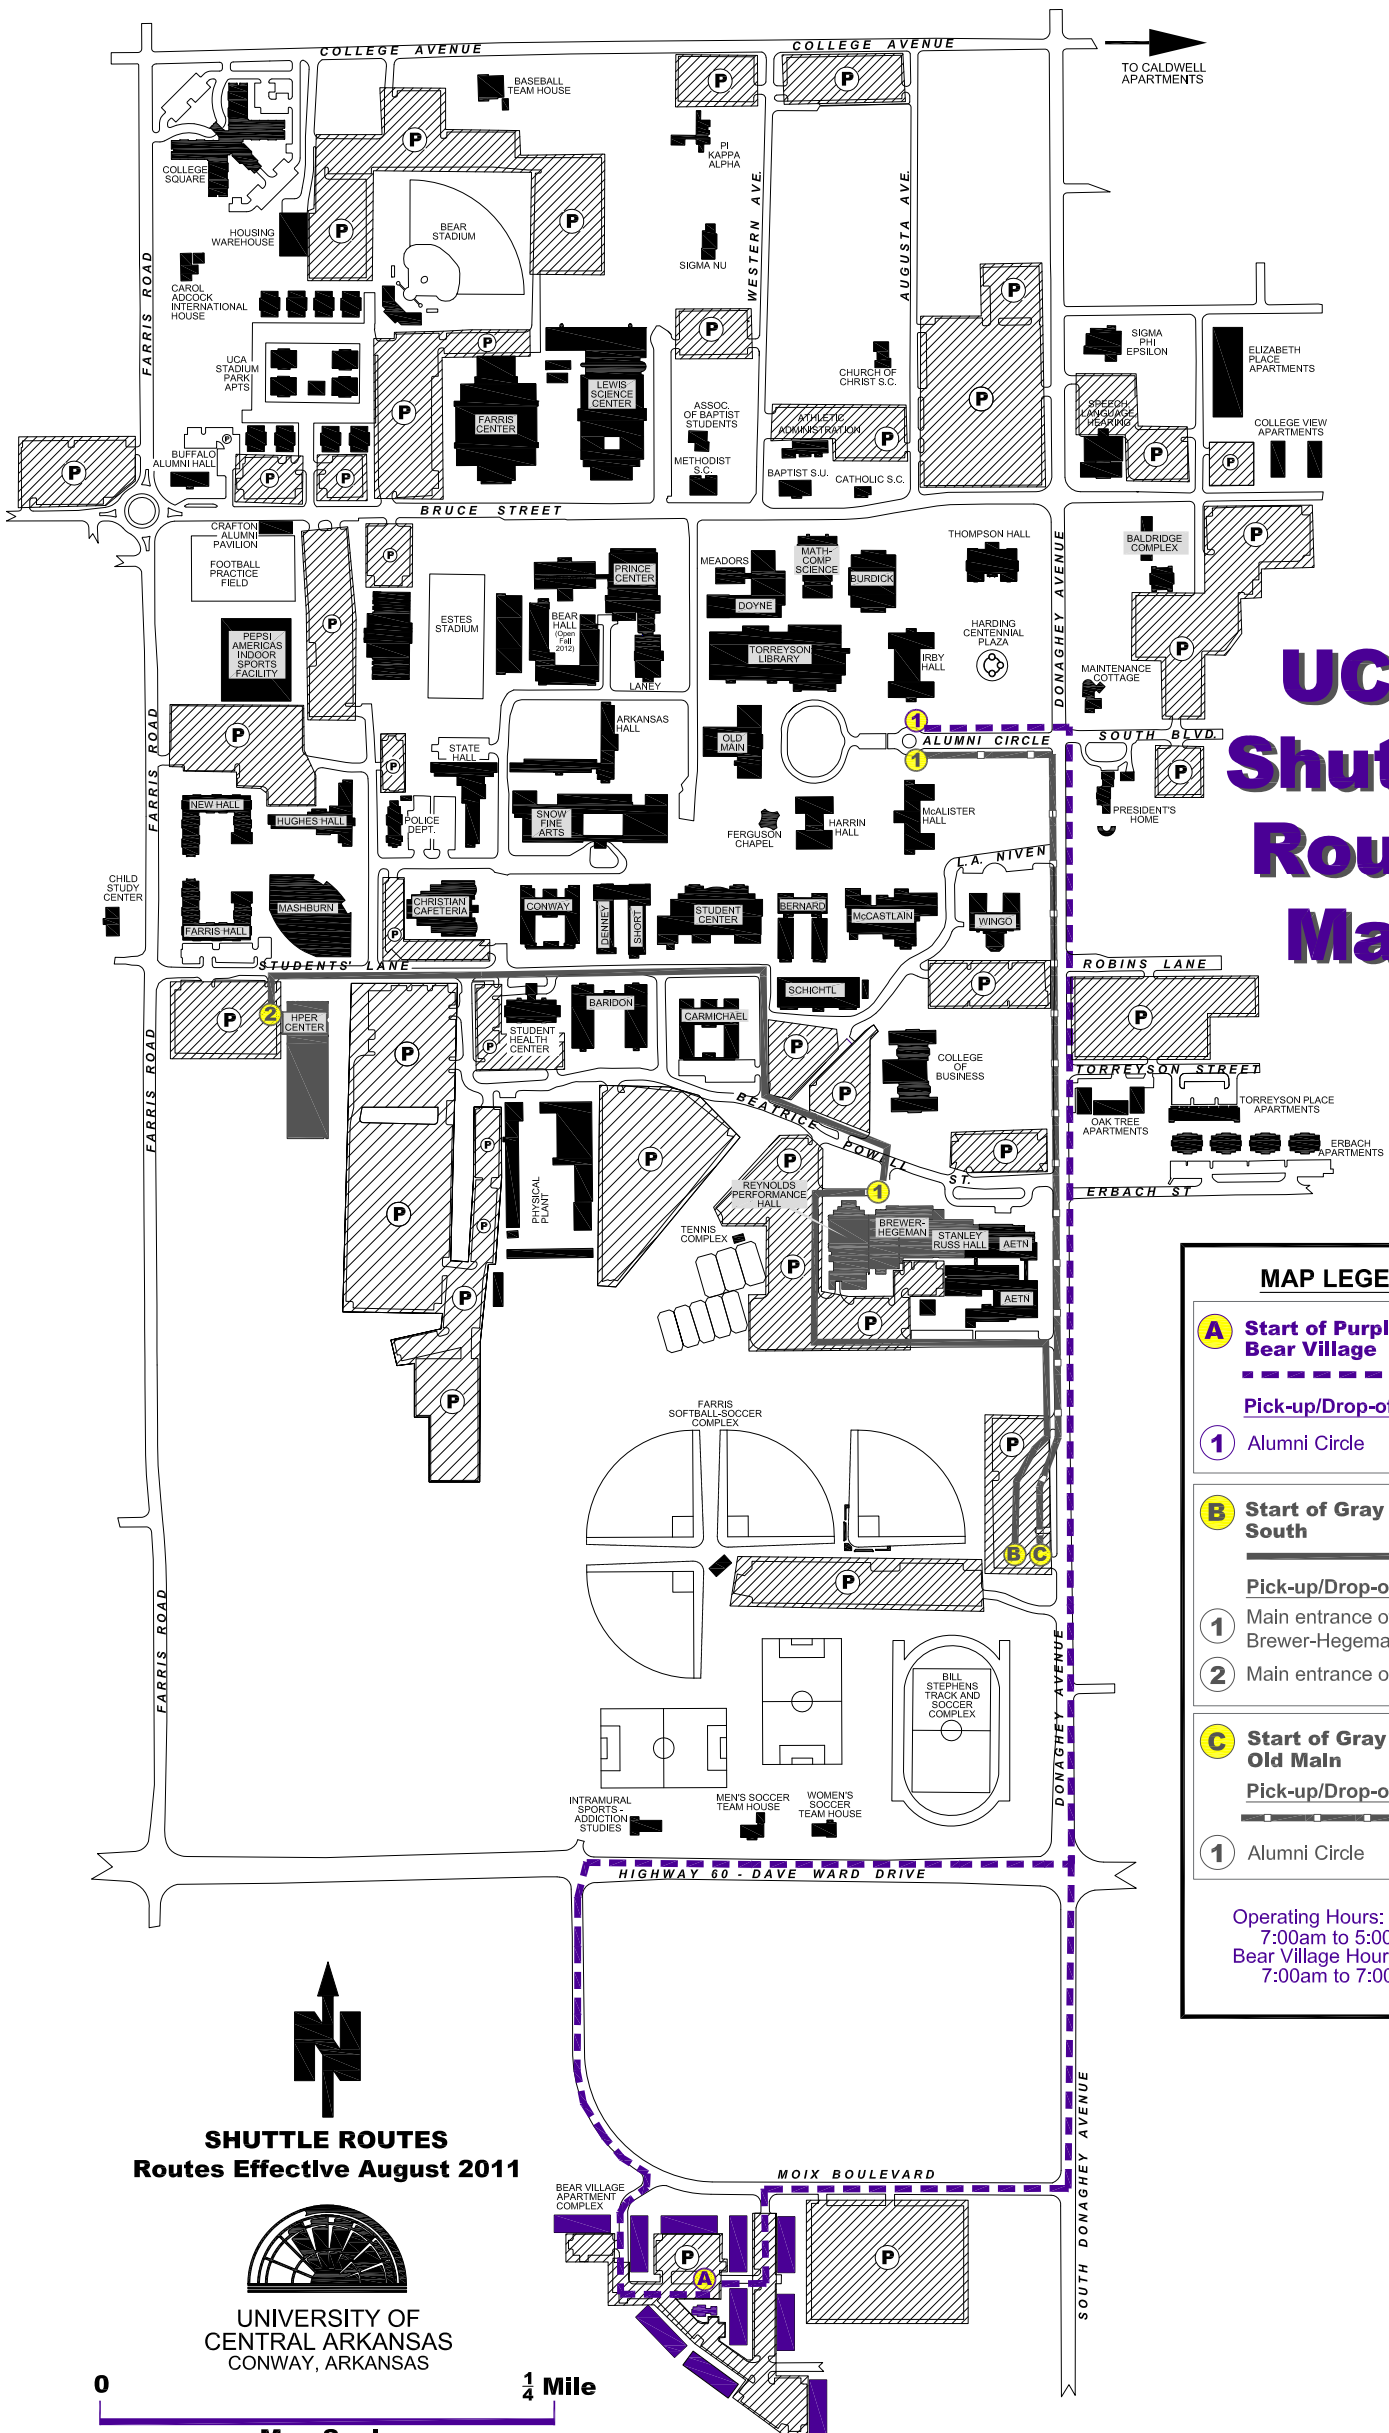

UCA Shuttle Route Map

MAP LEGEND

A Start of Purple Route - Bear Village

Pick-up/Drop-off Points
 ① Alumni Circle

B Start of Gray Route - South
 —
Pick-up/Drop-off Points
 ① Main entrance of Brewer-Hegeman
 ② Main entrance of HPER

C Start of Gray Route - Old Main
 —
Pick-up/Drop-off Points
 ① Alumni Circle

Operating Hours: Mon-Fri
 7:00am to 5:00pm
 Bear Village Hours: Mon-Fri
 7:00am to 7:00pm

SHUTTLE ROUTES
 Routes Effective August 2011